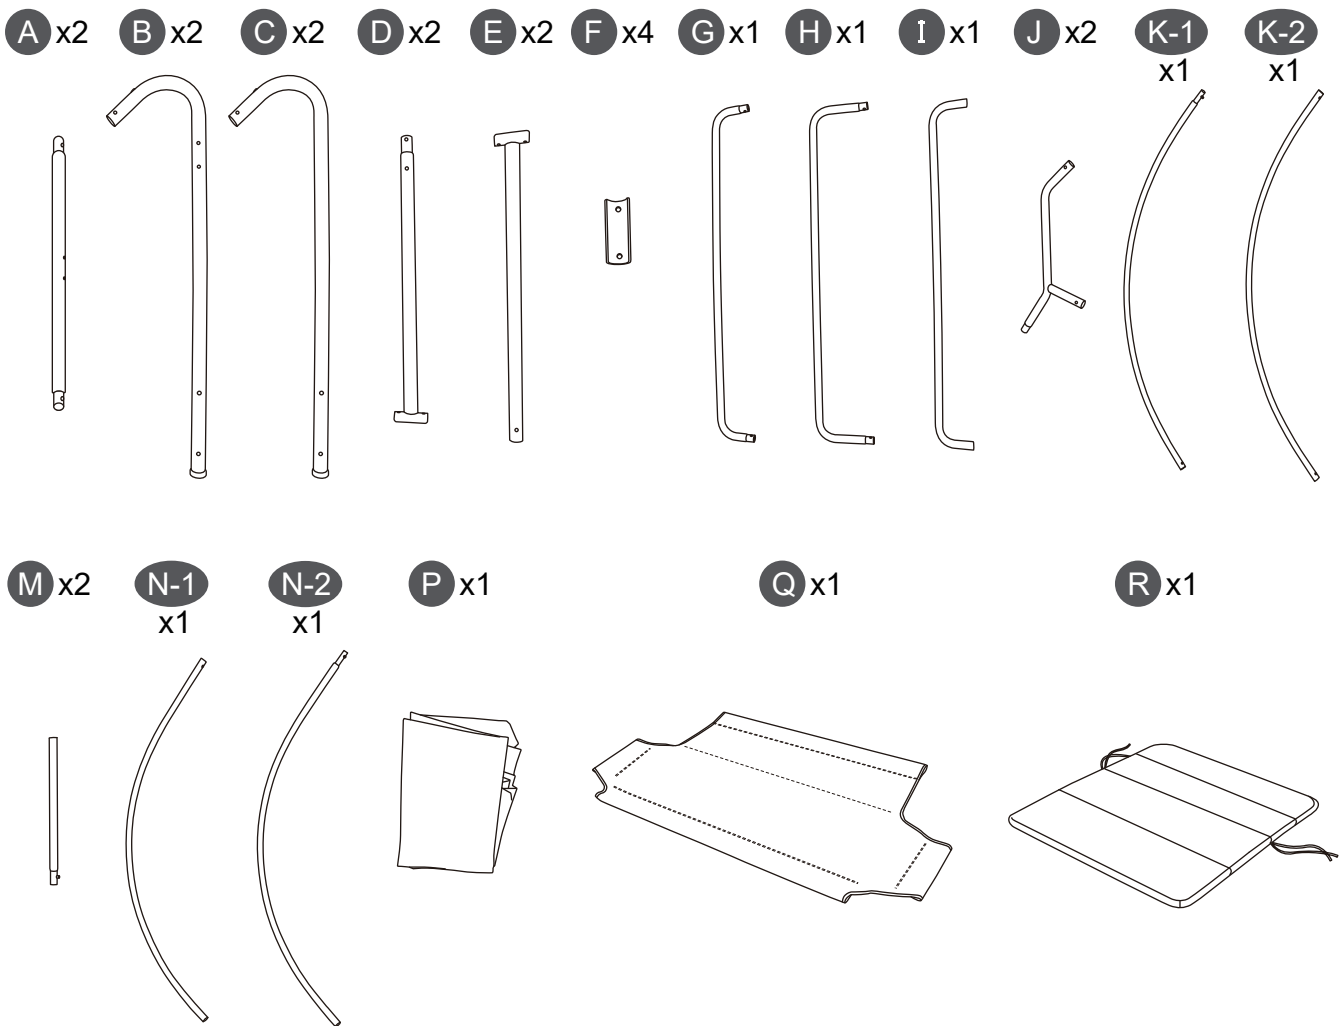

JONZONI(79056)

X2

30MIN

1	M8x75mm	2	M8x45mm	3	M8x40mm	4		5		6	
	2x		16x		8x		18x		8x		4x
7		8		9		10					
	4x		8x		1x		1x				

1

6		4x
---	--	----

x 4

2

1	M8x75mm	2x
2	M8x45mm	4x
4		6x
9		1x
10		1x

**3**

**x 2**

2	M8x45mm	4x
4		4x
9		1x
10		1x

**4**

2	M8x45mm	8x
3	M8x40mm	4x
4		8x
5		4x
9		1x
10		1x

**5**

6

7

8

7

8

9

10

11

12

13

14

15