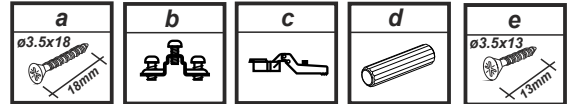

## BUFFET 3/A CON CASSETTI

2

soft closing  
"HARD"

soft closing  
"SOFT"