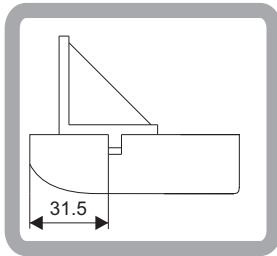

## Komoda 1D3Sh

| number | Measurements | Pcs. |
|--------|--------------|------|
| 1      | 891x375      | 1    |
| 2      | 891x375      | 1    |
| 3      | 805x372      | 1    |
| 4      | 805x372      | 1    |
| 5      | 1075x400     | 1    |
| 6      | 1041x372     | 1    |
| 7      | 507x371      | 1    |
| 8      | 1041x125     | 1    |
| 9      | 891x80       | 1    |
| 10     | 891x80       | 1    |

## Option

**2**

**3**

**3**

4

5

4

6

**e1**   
φ6.5x50 mm x4

**s1**   
x4

**z1**   
x1

5

7

6

8

9