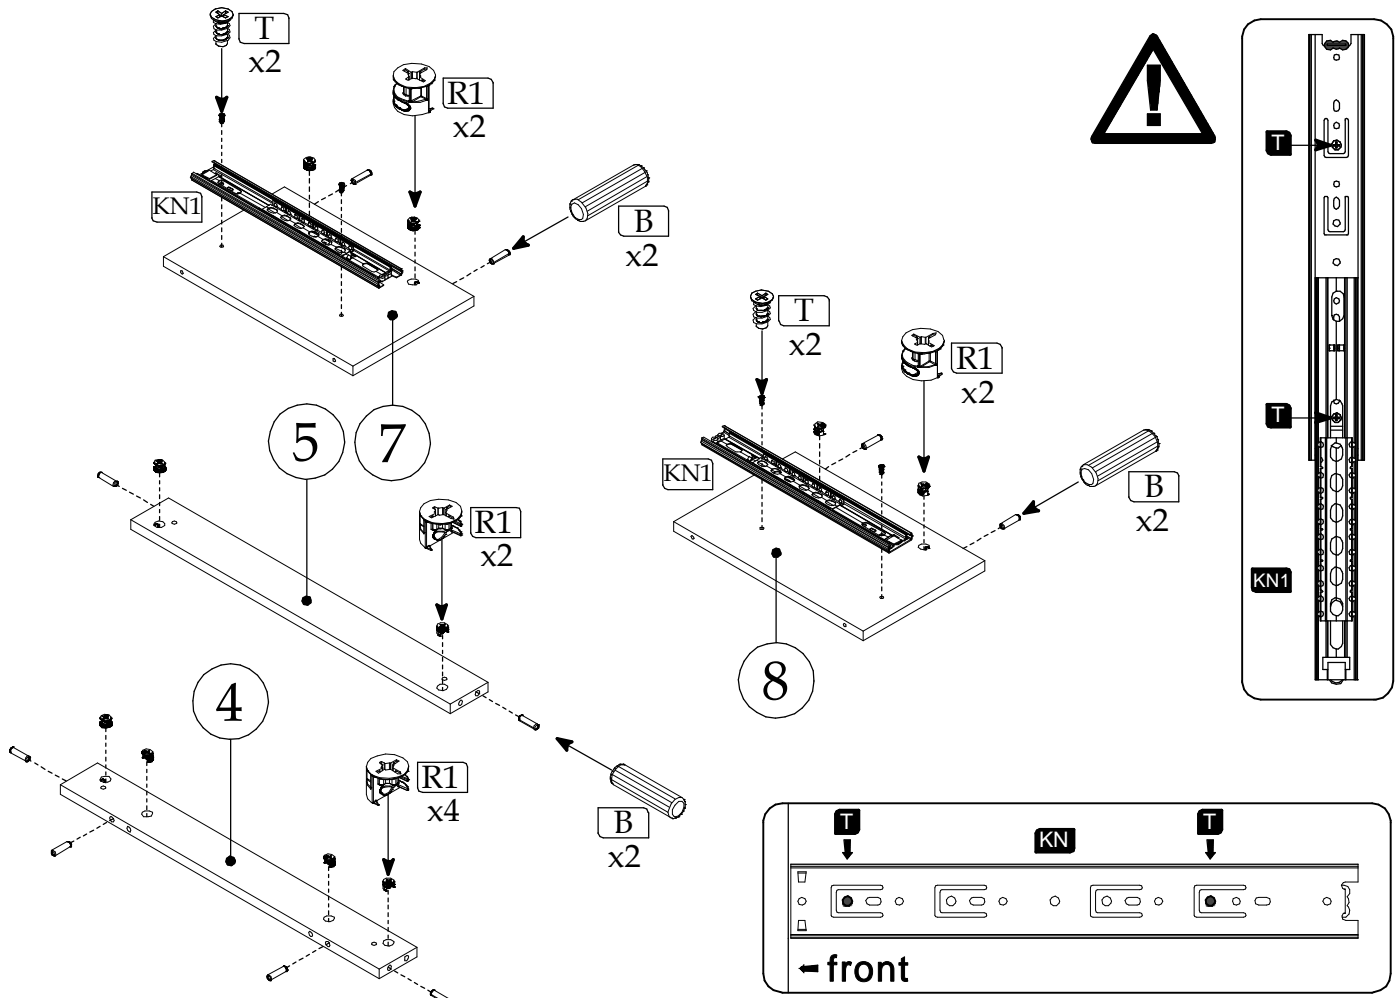

LANZETTE P

80 min

| Element symbol | Measurements | | | | Code | Paket |
|----------------|--------------|-------|----|---|------|-------|
| 1 | 637 | 407 | 22 | 1 | 1002 | 1/3 |
| 2 | 1968 | 375 | 16 | 1 | 1003 | 2/3 |
| 3 | 1968 | 375 | 16 | 1 | 1004 | 2/3 |
| 4 | 597 | 70 | 16 | 1 | 1005 | 2/3 |
| 5 | 597 | 70 | 16 | 1 | 1025 | 2/3 |
| 6 | 597 | 355 | 16 | 1 | 1007 | 1/3 |
| 7 | 227 | 354.5 | 16 | 1 | 1026 | 1/3 |
| 8 | 227 | 354.5 | 16 | 1 | 1027 | 1/3 |
| 9 | 597 | 355 | 16 | 1 | 1038 | 1/3 |
| 10 | 596 | 345 | 16 | 1 | N/A | 1/3 |

| | | | | | | |
|----|-------|-----|----|---|------|-----|
| 11 | 350 | 160 | 16 | 1 | 1029 | 2/3 |
| 12 | 432.5 | 160 | 16 | 1 | 1030 | 2/3 |
| 13 | 350 | 160 | 16 | 1 | 1031 | 2/3 |
| 14 | 446.5 | 346 | 3 | 1 | N/A | 1/3 |
| 15 | 1875 | 610 | 3 | 1 | N/A | 2/3 |
| 16 | 1968 | 65 | 22 | 1 | 3001 | 2/3 |
| 17 | 1968 | 65 | 22 | 1 | 3002 | 2/3 |
| 18 | 500 | 50 | 22 | 1 | 3003 | 1/3 |
| 19 | 500 | 50 | 22 | 1 | 3004 | 1/3 |
| 20 | 1563 | 495 | 19 | 1 | 3005 | 3/3 |
| 21 | 495 | 230 | 19 | 1 | 3006 | 2/3 |

▶ 1

▶ 2

▶ 3

▶ 4

▶ 5

▶ 6

▶ 7

▶ 8

▶ 17

max 5 kg