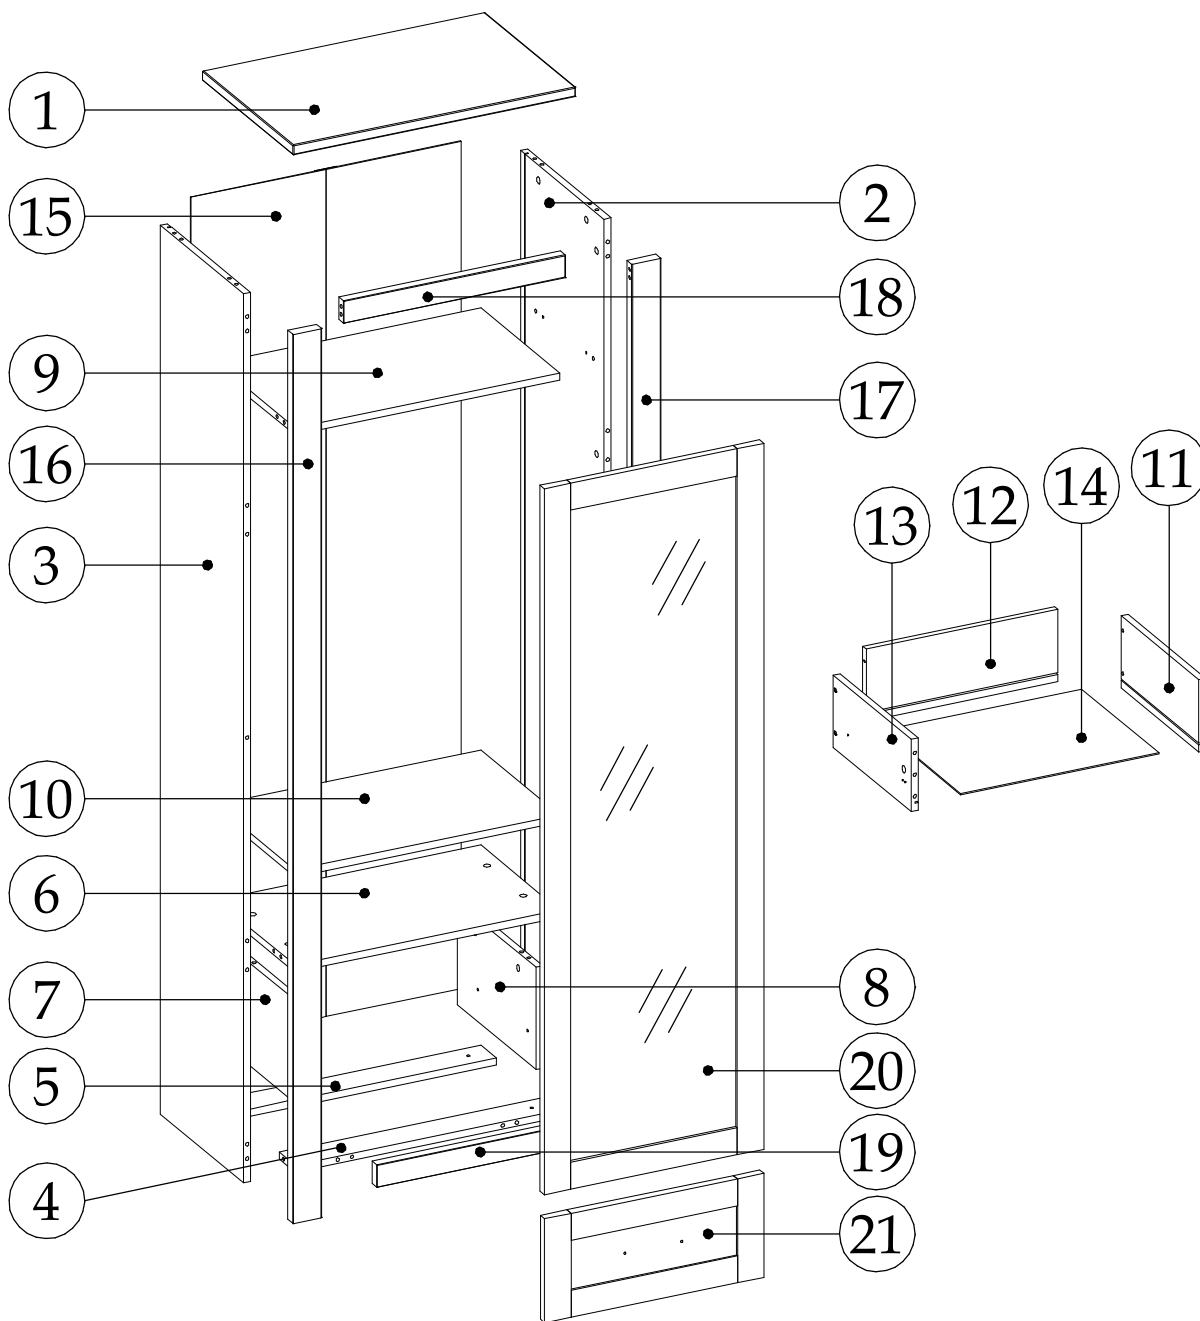

LANZETTE P

80 min

| Element symbol | Measurements | | | | Code | Paket |
|----------------|--------------|-------|----|---|------|-------|
| 1 | 637 | 407 | 22 | 1 | 1002 | 1/3 |
| 2 | 1968 | 375 | 16 | 1 | 1003 | 2/3 |
| 3 | 1968 | 375 | 16 | 1 | 1004 | 2/3 |
| 4 | 597 | 70 | 16 | 1 | 1005 | 2/3 |
| 5 | 597 | 70 | 16 | 1 | 1025 | 2/3 |
| 6 | 597 | 355 | 16 | 1 | 1007 | 1/3 |
| 7 | 227 | 354.5 | 16 | 1 | 1026 | 1/3 |
| 8 | 227 | 354.5 | 16 | 1 | 1027 | 1/3 |
| 9 | 597 | 355 | 16 | 1 | 1038 | 1/3 |
| 10 | 596 | 345 | 16 | 1 | N/A | 1/3 |

| | | | | | | |
|----|-------|-----|----|---|------|-----|
| 11 | 350 | 160 | 16 | 1 | 1029 | 2/3 |
| 12 | 432.5 | 160 | 16 | 1 | 1030 | 2/3 |
| 13 | 350 | 160 | 16 | 1 | 1031 | 2/3 |
| 14 | 446.5 | 346 | 3 | 1 | N/A | 1/3 |
| 15 | 1875 | 610 | 3 | 1 | N/A | 2/3 |
| 16 | 1968 | 65 | 22 | 1 | 3001 | 2/3 |
| 17 | 1968 | 65 | 22 | 1 | 3002 | 2/3 |
| 18 | 500 | 50 | 22 | 1 | 3003 | 1/3 |
| 19 | 500 | 50 | 22 | 1 | 3004 | 1/3 |
| 20 | 1563 | 495 | 19 | 1 | 3005 | 3/3 |
| 21 | 495 | 230 | 19 | 1 | 3006 | 2/3 |

▶ 17

max 5 kg