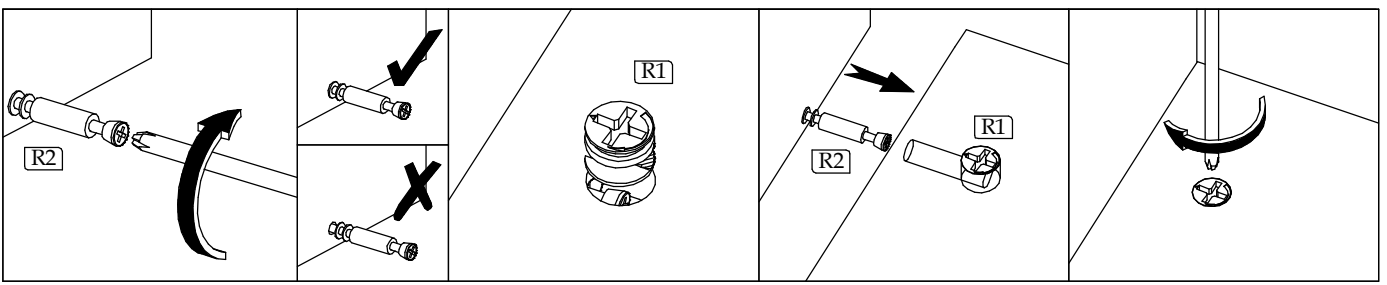

LANZETTE P

80 min

| Element symbol | Measurements | | | | Code | Paket |
|----------------|--------------|-------|----|---|------|-------|
| 1 | 637 | 407 | 22 | 1 | 1002 | 1/3 |
| 2 | 1968 | 375 | 16 | 1 | 1003 | 2/3 |
| 3 | 1968 | 375 | 16 | 1 | 1004 | 2/3 |
| 4 | 597 | 70 | 16 | 1 | 1005 | 2/3 |
| 5 | 597 | 70 | 16 | 1 | 1025 | 2/3 |
| 6 | 597 | 355 | 16 | 1 | 1007 | 1/3 |
| 7 | 227 | 354.5 | 16 | 1 | 1026 | 1/3 |
| 8 | 227 | 354.5 | 16 | 1 | 1027 | 1/3 |
| 9 | 597 | 355 | 16 | 1 | 1038 | 1/3 |
| 10 | 596 | 345 | 16 | 1 | N/A | 1/3 |

| | | | | | | |
|----|-------|-----|----|---|------|-----|
| 11 | 350 | 160 | 16 | 1 | 1029 | 2/3 |
| 12 | 432.5 | 160 | 16 | 1 | 1030 | 2/3 |
| 13 | 350 | 160 | 16 | 1 | 1031 | 2/3 |
| 14 | 446.5 | 346 | 3 | 1 | N/A | 1/3 |
| 15 | 1875 | 610 | 3 | 1 | N/A | 2/3 |
| 16 | 1968 | 65 | 22 | 1 | 3001 | 2/3 |
| 17 | 1968 | 65 | 22 | 1 | 3002 | 2/3 |
| 18 | 500 | 50 | 22 | 1 | 3003 | 1/3 |
| 19 | 500 | 50 | 22 | 1 | 3004 | 1/3 |
| 20 | 1563 | 495 | 19 | 1 | 3005 | 3/3 |
| 21 | 495 | 230 | 19 | 1 | 3006 | 2/3 |