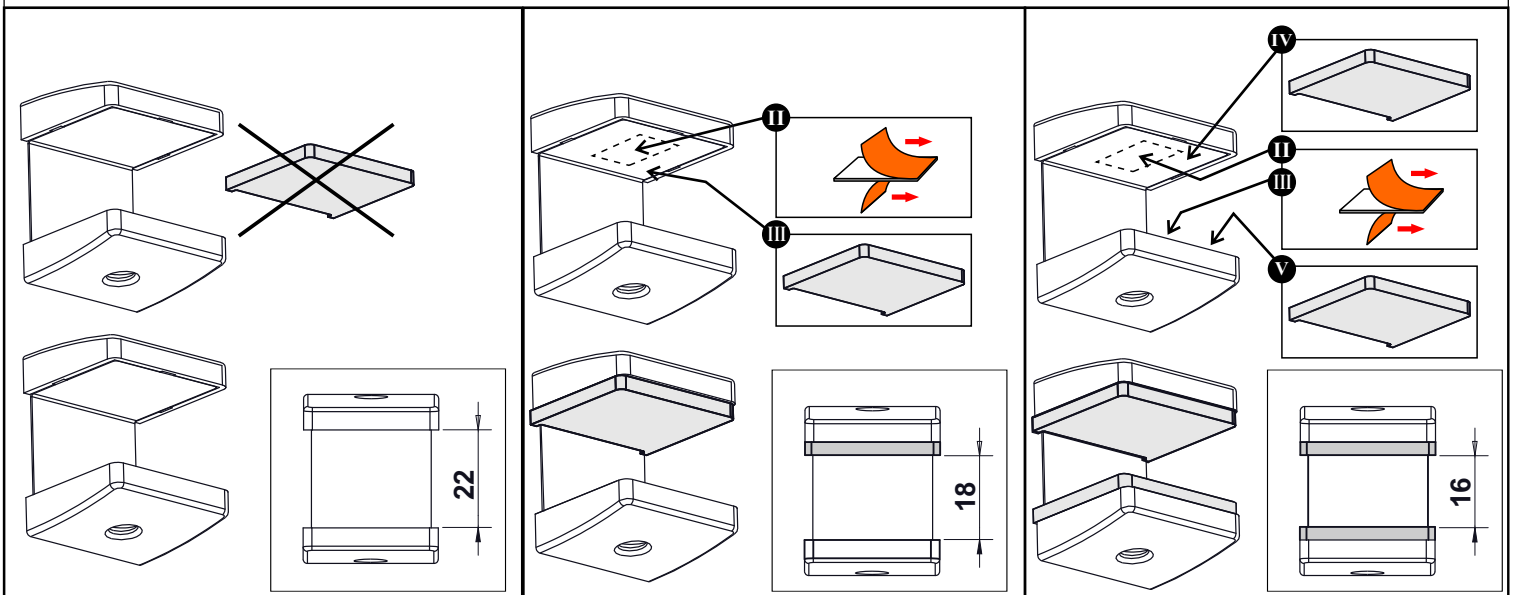

S55363
LED SET 6 ZETA S 2S

INPUT: 100-240V~50/60Hz
OUTPUT: 12VDC / MAX 3.6W

BILL OF MATERIAL

No	Description	Unit	Quantities
K-S55510	LED DRIVER BF-A1200300GS LED DRIVER JOD-S-120030GS	pcs	1
K-S55443	ZETA S 2S 22mm	pcs	6
K-S55444	DISTANCE	pcs	12