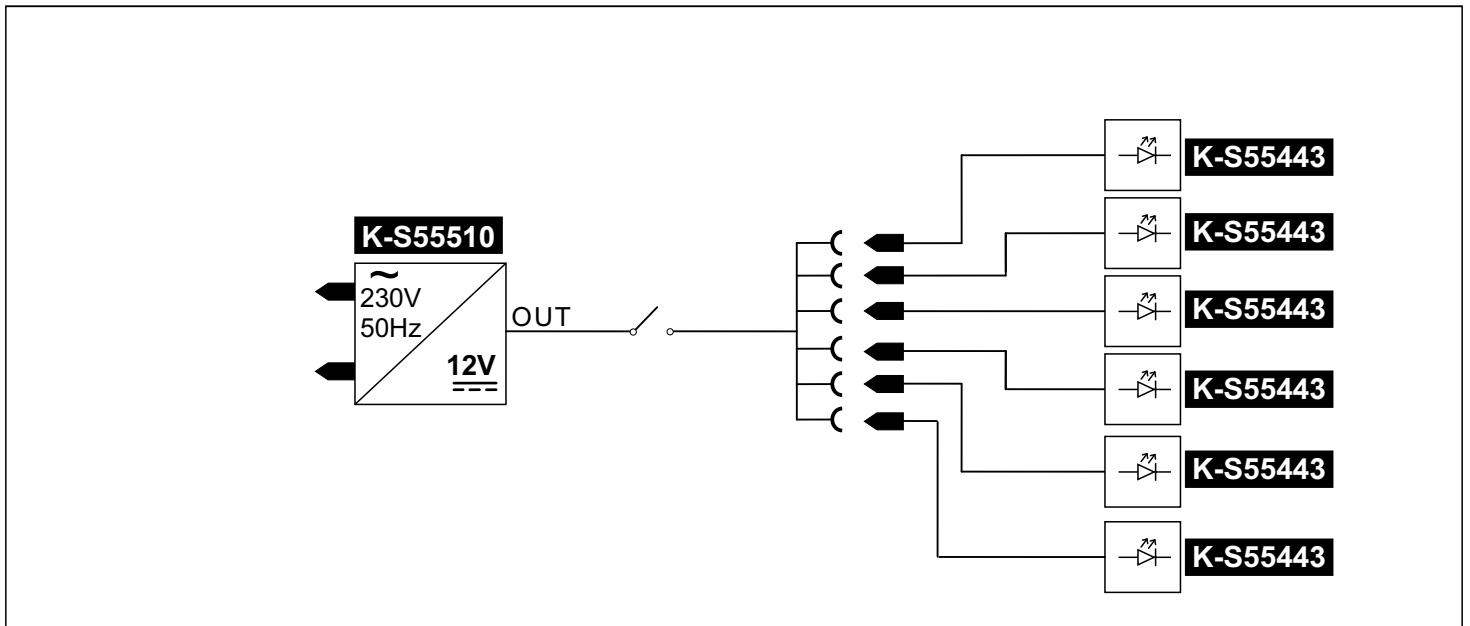

BILL OF MATERIAL

No	Description	Unit	Quantities
K-S55510	LED DRIVER BF-A1200300GS LED DRIVER JOD-S-120030GS	pcs	1
K-S55443	ZETA S 2S 22mm	pcs	6
K-S55444	DISTANCE	pcs	12

ELECTRIC DIAGRAM