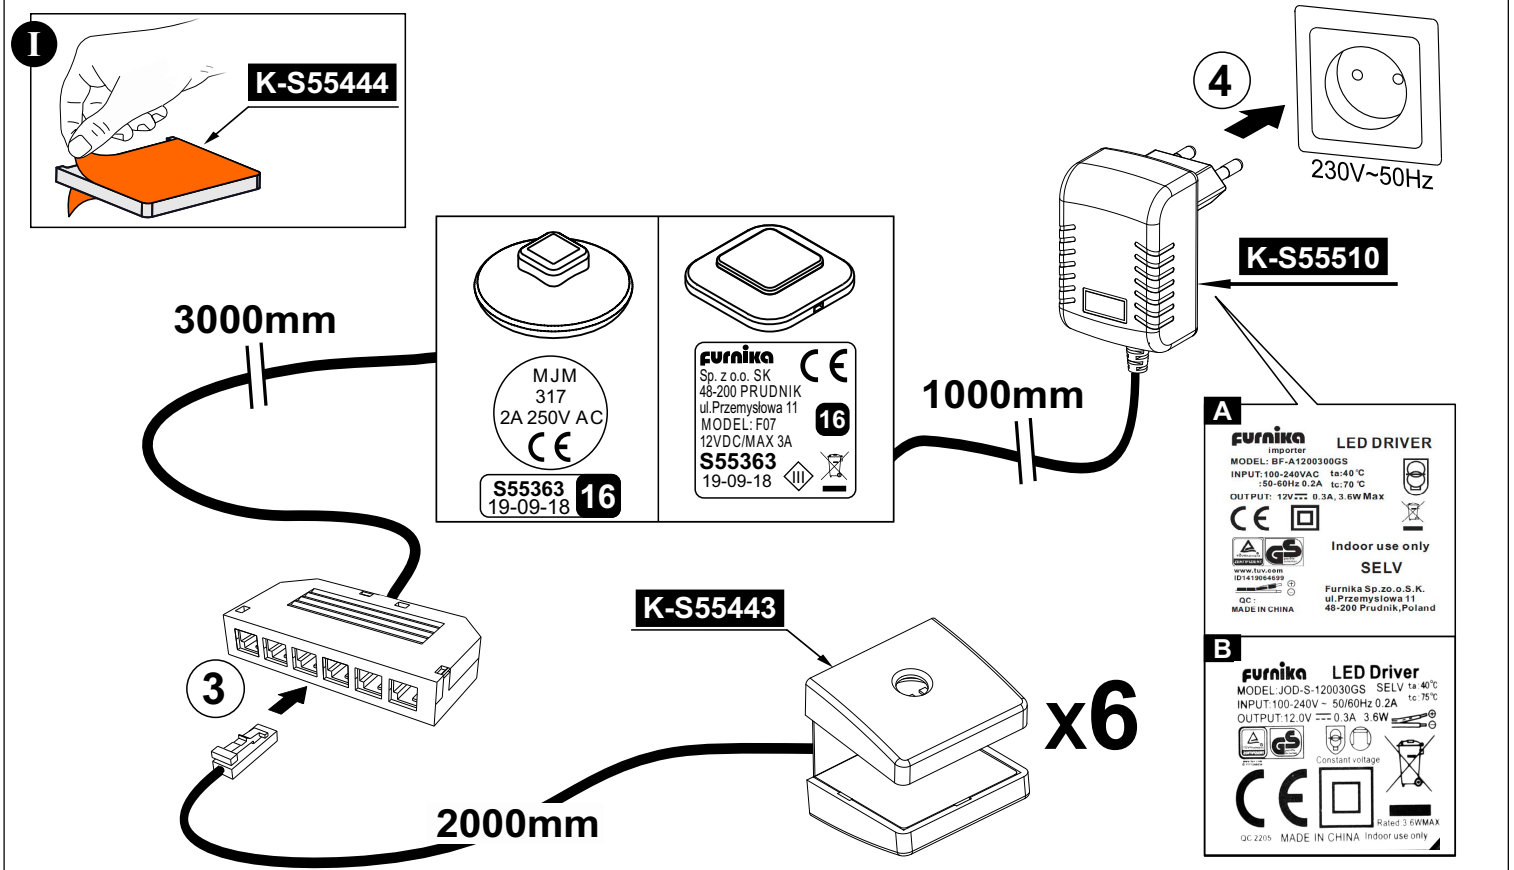

S55363
LED SET 6 ZETA S 2S

INPUT: 100-240V~50/60Hz
OUTPUT: 12VDC / MAX 3.6W

BILL OF MATERIAL

No	Description	Unit	Quantities
K-S55510	LED DRIVER BF-A1200300GS LED DRIVER JOD-S-120030GS	pcs	1
K-S55443	ZETA S 2S 22mm	pcs	6
K-S55444	DISTANCE	pcs	12