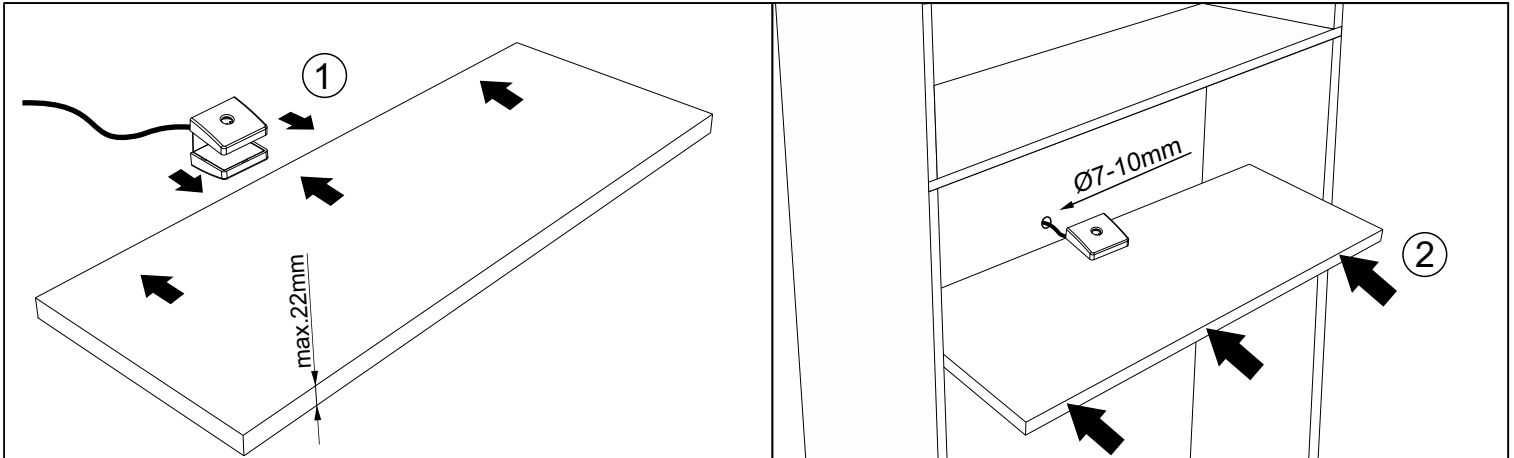

S55363
LED SET 6 ZETA S 2S

INPUT: 100-240V~50/60Hz
OUTPUT: 12VDC / MAX 3.6W

BILL OF MATERIAL

No	Description	Unit	Quantities
K-S55510	LED DRIVER BF-A1200300GS LED DRIVER JOD-S-120030GS	pcs	1
K-S55443	ZETA S 2S 22mm	pcs	6
K-S55444	DISTANCE	pcs	12