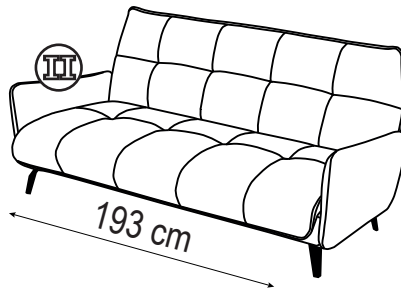

LEA BORNEO

A x 4 pcs

H= 150mm

B x 8 pcs

M6 x 30 mm

C x 8 pcs

Ø 6mm

①