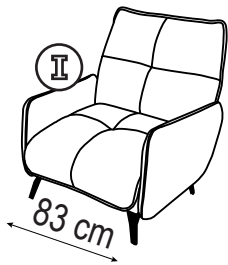

LEA BORNEO

A x 4 pcs

H= 150mm

B x 8 pcs

M6 x 30 mm

C x 8 pcs

Ø 6mm

①