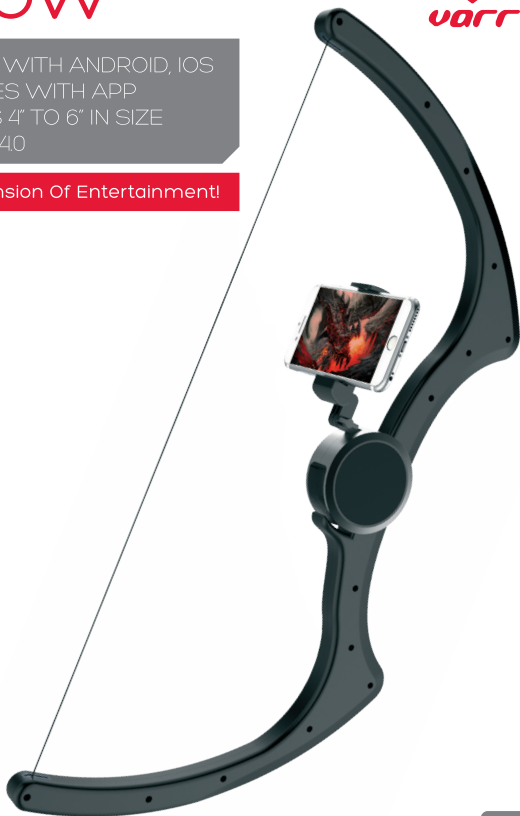

AUGMENTED REALITY PRO-GAMING AR BOW

COMPATIBLE WITH ANDROID, IOS
6 FREE GAMES WITH APP
FITS PHONES 4" TO 6" IN SIZE
BLUETOOTH 4.0

 New Dimension Of Entertainment!

Bluetooth

VGARB

Gain Advantage!

Take the bow in your hand, tug the string and shoot! Thanks to such service options you will gain an advantage over your competitors, you will be invincible in every game and you will learn the basics of handling one of the oldest propelling weapons.

EN OPERATING THE AR BOW

1. On the first use, scan the QR code to download Application (AR cher) (you can also download the application from the App Store or Google Play Store)
 2. Open the battery cover and install 2 AAA batteries (not included), then close the battery cover (note: remove the battery if you do not use the product for a long time).
 3. Activate the Bluetooth function on your smartphone and open the application (AR cher). (do not steady the arc from the bluetooth menu)
 4. After entering the application, hold down the on / off button for 3 seconds to turn on the AR BOW device (the pairing of the arc is indicated by the arc icon in the bottom of the application and the transition to the game selection)
 5. After pairing, pull out the open smartphone holder on top AR Bow and place the phone securely in the holder.
 6. Select the game on your smartphone by tapping the selected game on the phone screen.
 7. After the game or move to another smartphone, hold down On / off button for 3 seconds to switch off the device.
 8. Joystick functions: Direction (forward, backward, left and right)
Key functions: shoot, reload and zoom.
- NOTE: Products are not intended for children under 3 years old