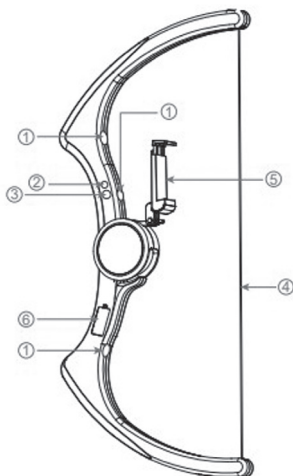

OPIS ŁUKU

1. Przycisk folderu
2. Włączanie / wyłączenie zasilania
3. Sterowanie joystickiem, ruch przedni i tylny
4. Ciężarówka
5. Uchwyt na telefon komórkowy
6. 2xBateria AAA

SPECYFIKACJA PRODUKTU

Input power: DC3V 2xAAA
Wireless Charger operating frequency:
2.4 GHz -2.48 GHz
Size: 64x28.7x4.1CM
Product Weight: 505g
Bluetooth: 4.0
Material: ABS plastic+metal+chip
Transmission distance: r=6m

Zeskanuj kod QR powyżej, aby pobrać:
zgodny z systemem Android
wersja 4.4.4 i nowsze, ios7.0 i nowsze