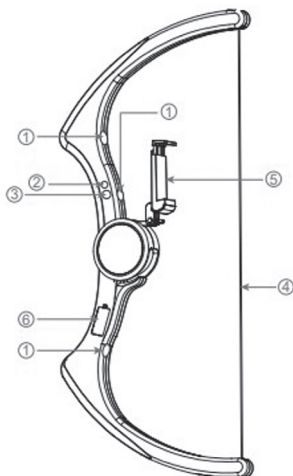

OUTLINE

1. Folder Button
2. Power on/off
3. Joystick control, front and rear movement
4. Bowstring
5. Mobile phone holder
6. 2xAAA battery

PRODUCT SPECIFICATION

Input power: DC3V 2xAAA
Wireless Charger operating frequency:
2.4 GHz -2.48 GHz
Size: 64x28.7x4.1CM
Product Weight: 505g
Bluetooth: 4.0
Material: ABS plastic+metal+chip
Transmission distance: $r=6m$

Scan QR code above to download:
compatible with Android version
4.4.4 and later, ios7.0 and later