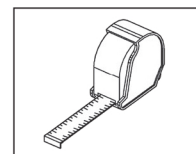

# TOP BABY REGAŁ 2D

(119x82x31 cm) - 28,5 kg

①	702x300x18mm	②	330x280x18mm	③	280x280x18mm
④	580x310x18mm	⑤	562x310x18mm	⑥	783x300x18mm
⑦	783x300x18mm	⑧	664x300x18mm	⑨	300x250x18mm
⑩	300x300x18mm	⑪	664x300x18mm	⑫	664x300x18mm
⑬	325x695x3mm	⑬	267x695x3mm	⑬	185x695x3mm

<b>A</b>  x6	<b>B</b> 8/2,0  x4	<b>C</b> 8/3,5  x20	<b>D</b>  x20
<b>E</b> 4/40  x8	<b>F</b> 4/16  x8	<b>G</b>  x20	<b>H</b>  x4
<b>I</b>  x2	<b>J</b>  x4	<b>K</b> M4/30  x2	<b>L</b>  x8
<b>M</b>  x1	<b>N</b>  x1	<b>O</b>  x40	<b>P</b>  x1
<b>R</b> 3,5/16  x8			