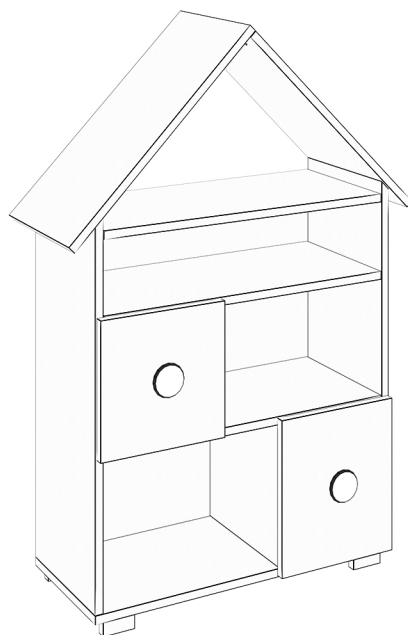

# TOP BABY REGAŁ 2D

(119x82x31 cm) - 28,5 kg

①	702x300x18mm	②	330x280x18mm	③	280x280x18mm
④	580x310x18mm	⑤	562x310x18mm	⑥	783x300x18mm
⑦	783x300x18mm	⑧	664x300x18mm	⑨	300x250x18mm
⑩	300x300x18mm	⑪	664x300x18mm	⑫	664x300x18mm
⑬	325x695x3mm	⑬	267x695x3mm	⑬	185x695x3mm

<b>A</b>  x6	<b>B</b> 8/2,0  x4	<b>C</b> 8/3,5  x20	<b>D</b>  x20
<b>E</b> 4/40  x8	<b>F</b> 4/16  x8	<b>G</b>  x20	<b>H</b>  x4
<b>I</b>  x2	<b>J</b>  x4	<b>K</b> M4/30  x2	<b>L</b>  x8
<b>M</b>  x1	<b>N</b>  x1	<b>O</b>  x40	<b>P</b>  x1
<b>R</b> 3,5/16  x8			