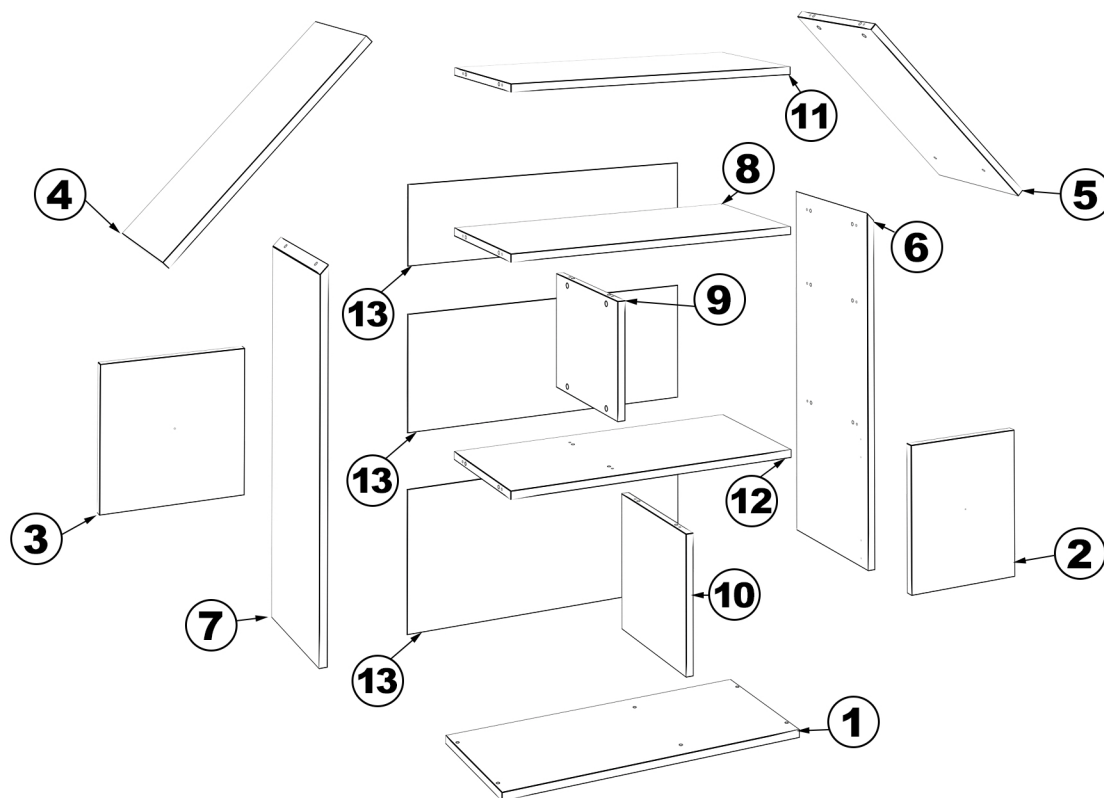

# TOP BABY REGAŁ 2D

(119x82x31 cm) - 28,5 kg

①	702x300x18mm	②	330x280x18mm	③	280x280x18mm
④	580x310x18mm	⑤	562x310x18mm	⑥	783x300x18mm
⑦	783x300x18mm	⑧	664x300x18mm	⑨	300x250x18mm
⑩	300x300x18mm	⑪	664x300x18mm	⑫	664x300x18mm
⑬	325x695x3mm	⑬	267x695x3mm	⑬	185x695x3mm

<b>A</b>  x6	<b>B</b> 8/2,0  x4	<b>C</b> 8/3,5  x20	<b>D</b>  x20
<b>E</b> 4/40  x8	<b>F</b> 4/16  x8	<b>G</b>  x20	<b>H</b>  x4
<b>I</b>  x2	<b>J</b>  x4	<b>K</b> M4/30  x2	<b>L</b>  x8
<b>M</b>  x1	<b>N</b>  x1	<b>O</b>  x40	<b>P</b>  x1
<b>R</b> 3,5/16  x8			