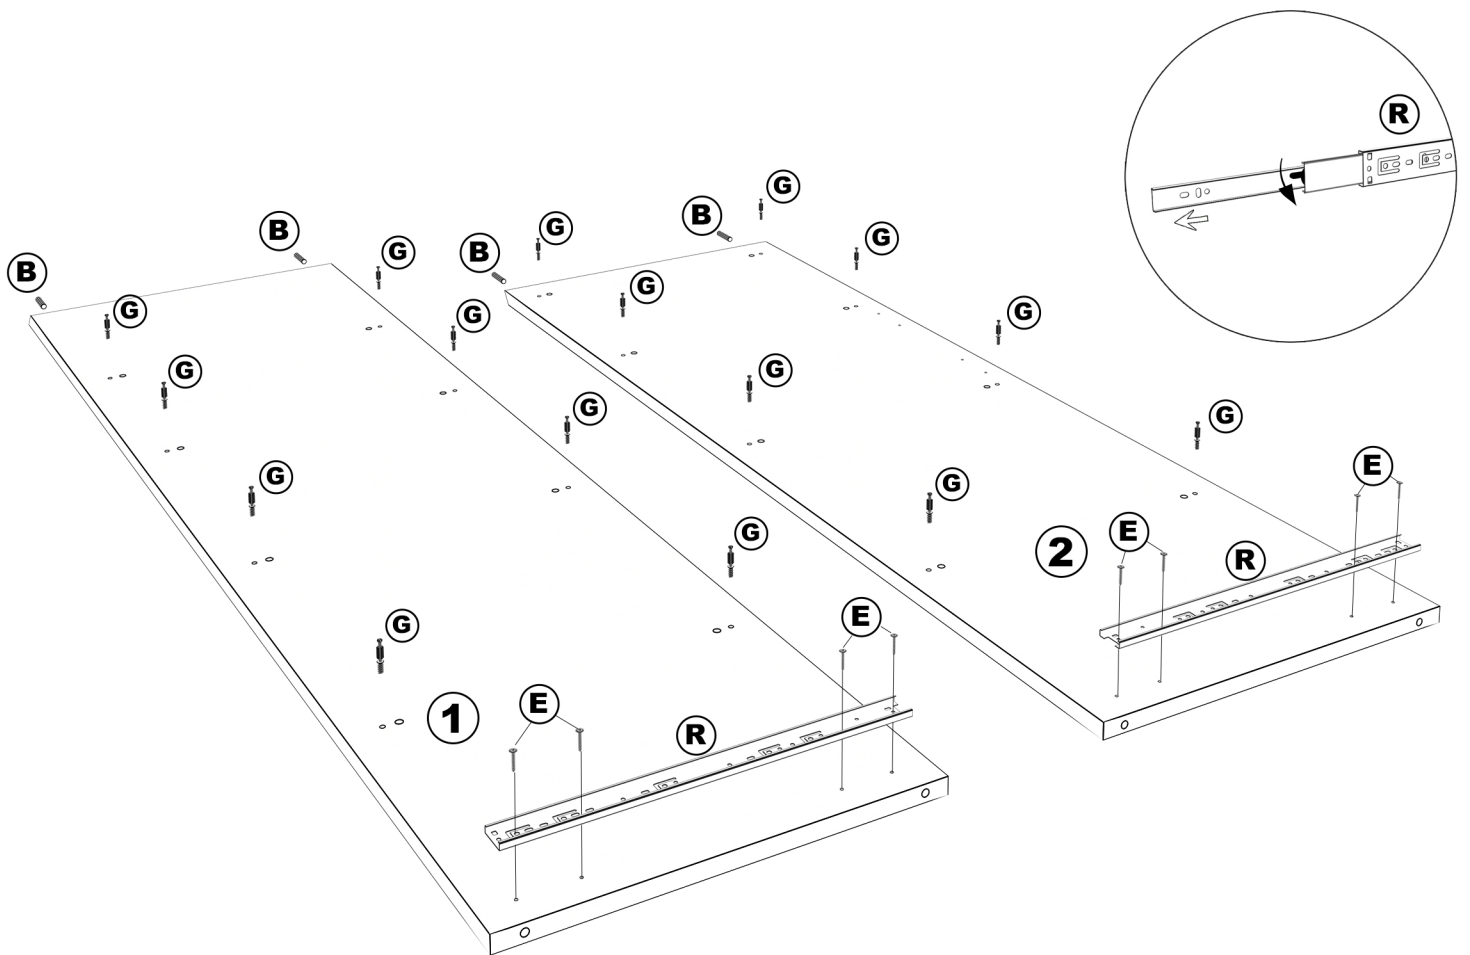

TOP BABY REGAŁ LEWY 1D1S

(1650x350x460mm)

①	1582x430x18mm	②	1330x430x18mm	③	514x460x18mm
④	340x345x18mm	⑤	345x340x18mm	⑥	352x430x18mm
⑦	314x430x18mm x 4	⑧	400x240x18mm	⑨	400x240x18mm
⑩	252x235x18mm	⑪	1325x345x3mm	⑫	400x270x3mm

A  x8	B 8/2,0  x4	C 8/3,5  x20	D  x20
E 3,5/16  x18	F 4/16  x4	G  x20	H  x2
I  x2	J  x4	K M4/30  x2	L  x4
M  x1	N  x1	O  x40	P  x1
R  x2	S 4/40  x8		

x4