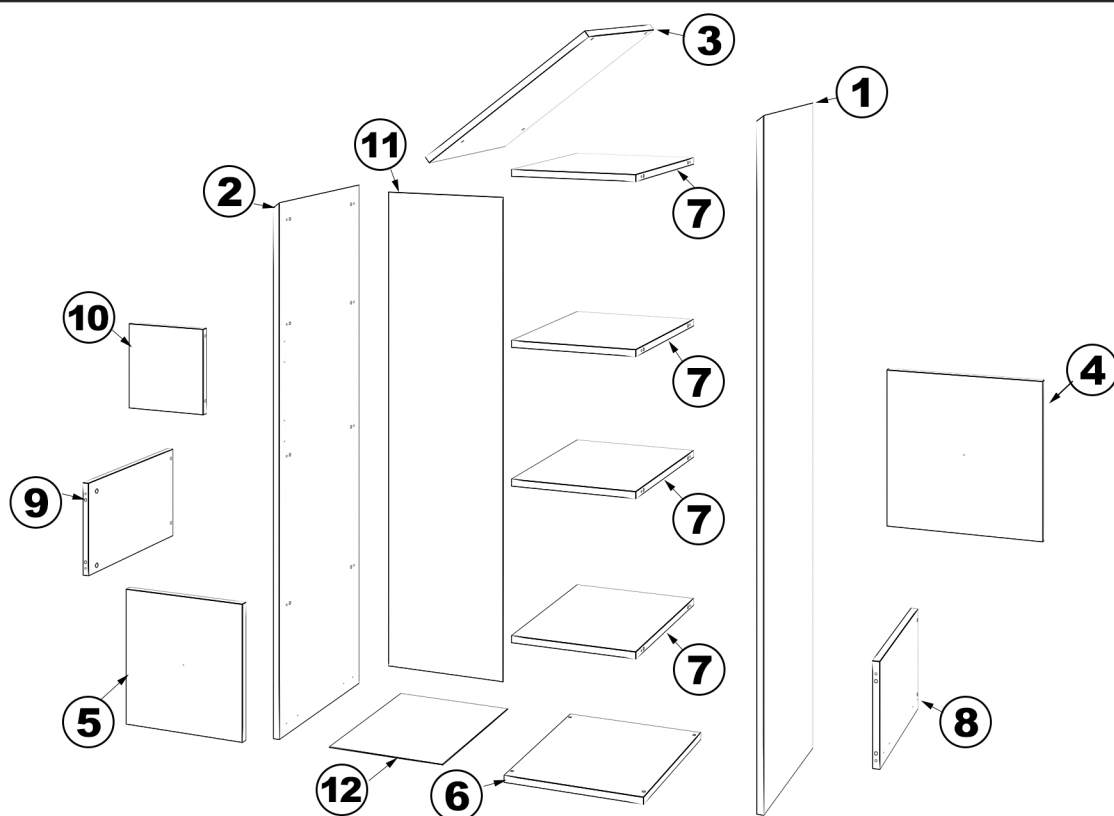

TOP BABY REGAŁ LEWY 1D1S

(1650x350x460mm)

①	1582x430x18mm	②	1330x430x18mm	③	514x460x18mm
④	340x345x18mm	⑤	345x340x18mm	⑥	352x430x18mm
⑦	314x430x18mm x 4	⑧	400x240x18mm	⑨	400x240x18mm
⑩	252x235x18mm	⑪	1325x345x3mm	⑫	400x270x3mm

A  x8	B 8/2,0  x4	C 8/3,5  x20	D  x20
E 3,5/16  x18	F 4/16  x4	G  x20	H  x2
I  x2	J  x4	K M4/30  x2	L  x4
M  x1	N  x1	O  x40	P  x1
R  x2	S 4/40  x8		

x4