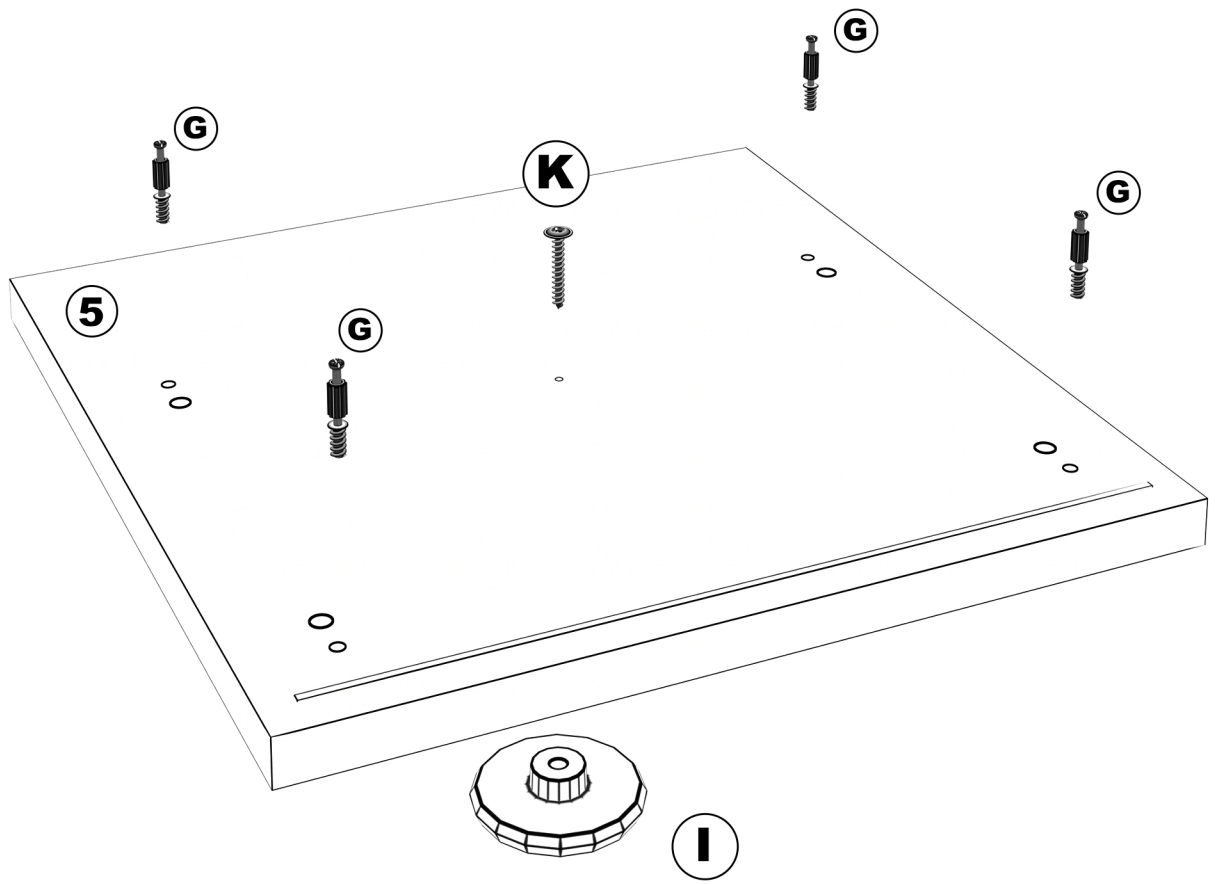

TOP BABY REGAŁ LEWY 1D1S

(1650x350x460mm)

①	1582x430x18mm	②	1330x430x18mm	③	514x460x18mm
④	340x345x18mm	⑤	345x340x18mm	⑥	352x430x18mm
⑦	314x430x18mm x 4	⑧	400x240x18mm	⑨	400x240x18mm
⑩	252x235x18mm	⑪	1325x345x3mm	⑫	400x270x3mm

A  x8	B 8/2,0  x4	C 8/3,5  x20	D  x20
E 3,5/16  x18	F 4/16  x4	G  x20	H  x2
I  x2	J  x4	K M4/30  x2	L  x4
M  x1	N  x1	O  x40	P  x1
R  x2	S 4/40  x8		

x4