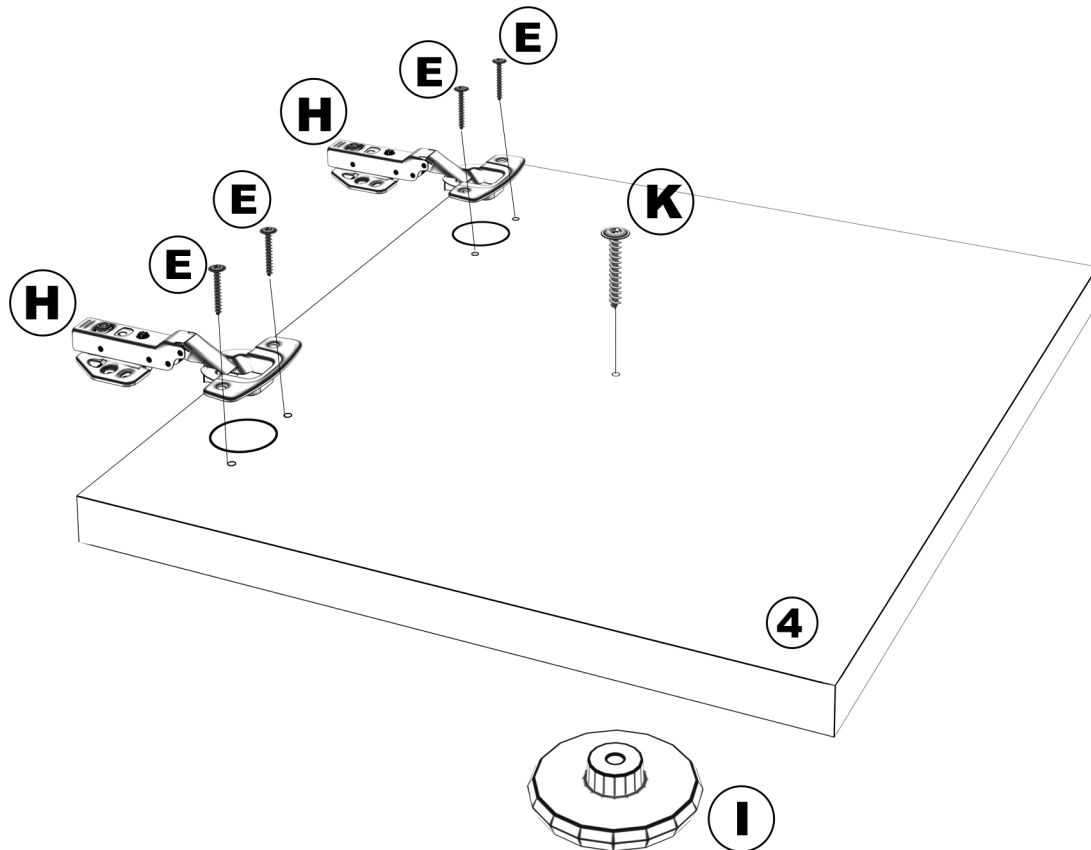

TOP BABY REGAŁ LEWY 1D1S

(1650x350x460mm)

①	1582x430x18mm	②	1330x430x18mm	③	514x460x18mm
④	340x345x18mm	⑤	345x340x18mm	⑥	352x430x18mm
⑦	314x430x18mm x 4	⑧	400x240x18mm	⑨	400x240x18mm
⑩	252x235x18mm	⑪	1325x345x3mm	⑫	400x270x3mm

A  x8	B 8/2,0  x4	C 8/3,5  x20	D  x20
E 3,5/16  x18	F 4/16  x4	G  x20	H  x2
I  x2	J  x4	K M4/30  x2	L  x4
M  x1	N  x1	O  x40	P  x1
R  x2	S 4/40  x8		

x4