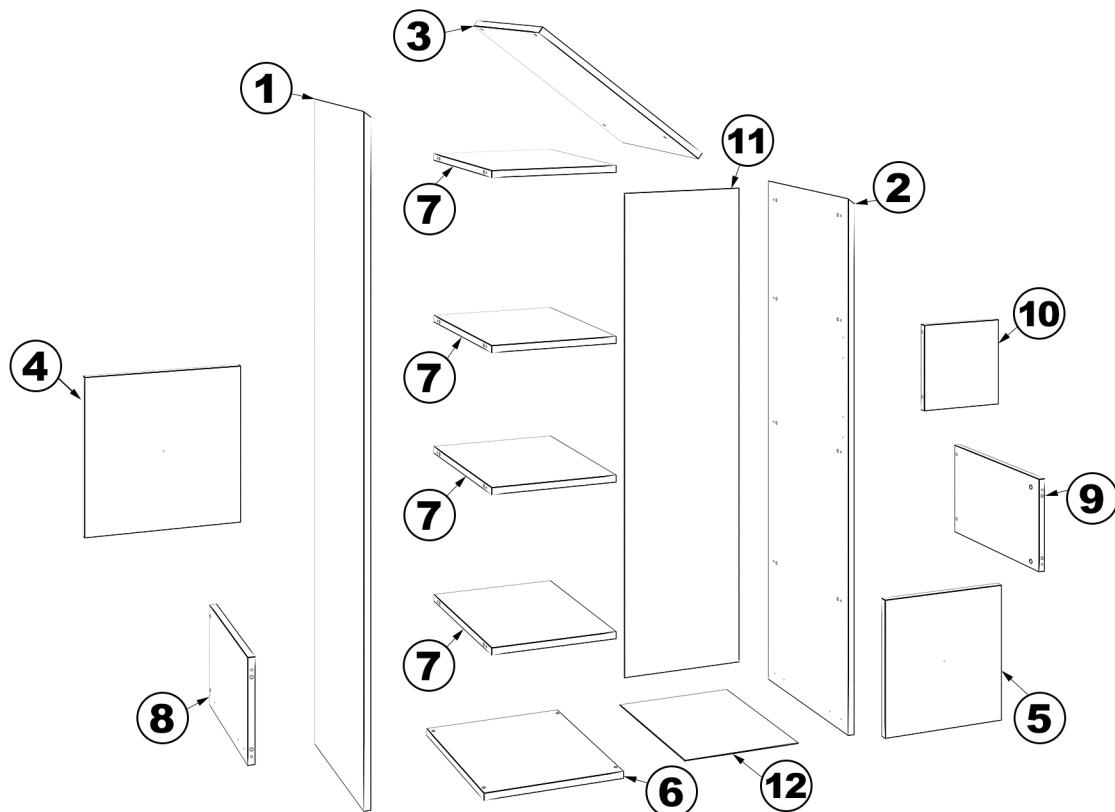

TOP BABY REGAŁ PRAWY 1D1S

(164,5x42,5x46 cm) - 37 kg

①	1582x430x18mm	②	1330x430x18mm	③	514x460x18mm
④	340x345x18mm	⑤	345x340x18mm	⑥	352x430x18mm
⑦	314x430x18mm x 4	⑧	400x240x18mm	⑨	400x240x18mm
⑩	252x235x18mm	⑪	1325x345x3mm	⑫	400x270x3mm

A  x8	B 8/2,0  x4	C 8/3,5  x20	D  x20
E 3,5/16  x18	F 4/16  x4	G  x20	H  x2
I  x2	J  x4	K M4/30  x2	L  x4
M  x1	N  x1	O  x40	P  x1
R  x2	S 4/40  x8		

x4