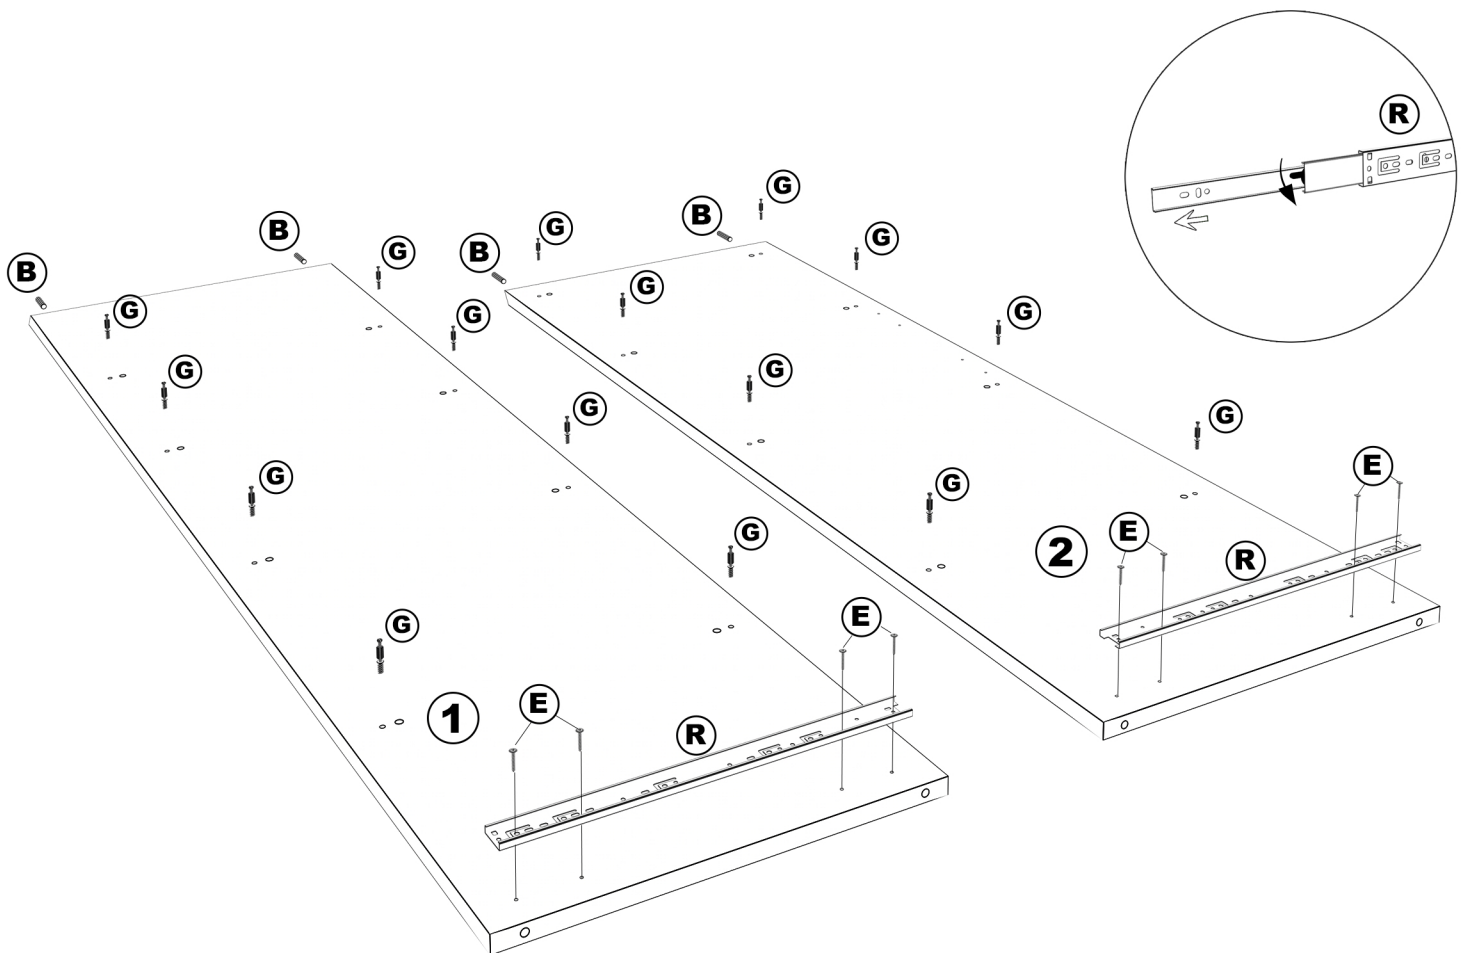

TOP BABY REGAŁ PRAWY 1D1S

(164,5x42,5x46 cm) - 37 kg

①	1582x430x18mm	②	1330x430x18mm	③	514x460x18mm
④	340x345x18mm	⑤	345x340x18mm	⑥	352x430x18mm
⑦	314x430x18mm x 4	⑧	400x240x18mm	⑨	400x240x18mm
⑩	252x235x18mm	⑪	1325x345x3mm	⑫	400x270x3mm

A  x8	B 8/2,0  x4	C 8/3,5  x20	D  x20
E 3,5/16  x18	F 4/16  x4	G  x20	H  x2
I  x2	J  x4	K M4/30  x2	L  x4
M  x1	N  x1	O  x40	P  x1
R  x2	S 4/40  x8		

x4