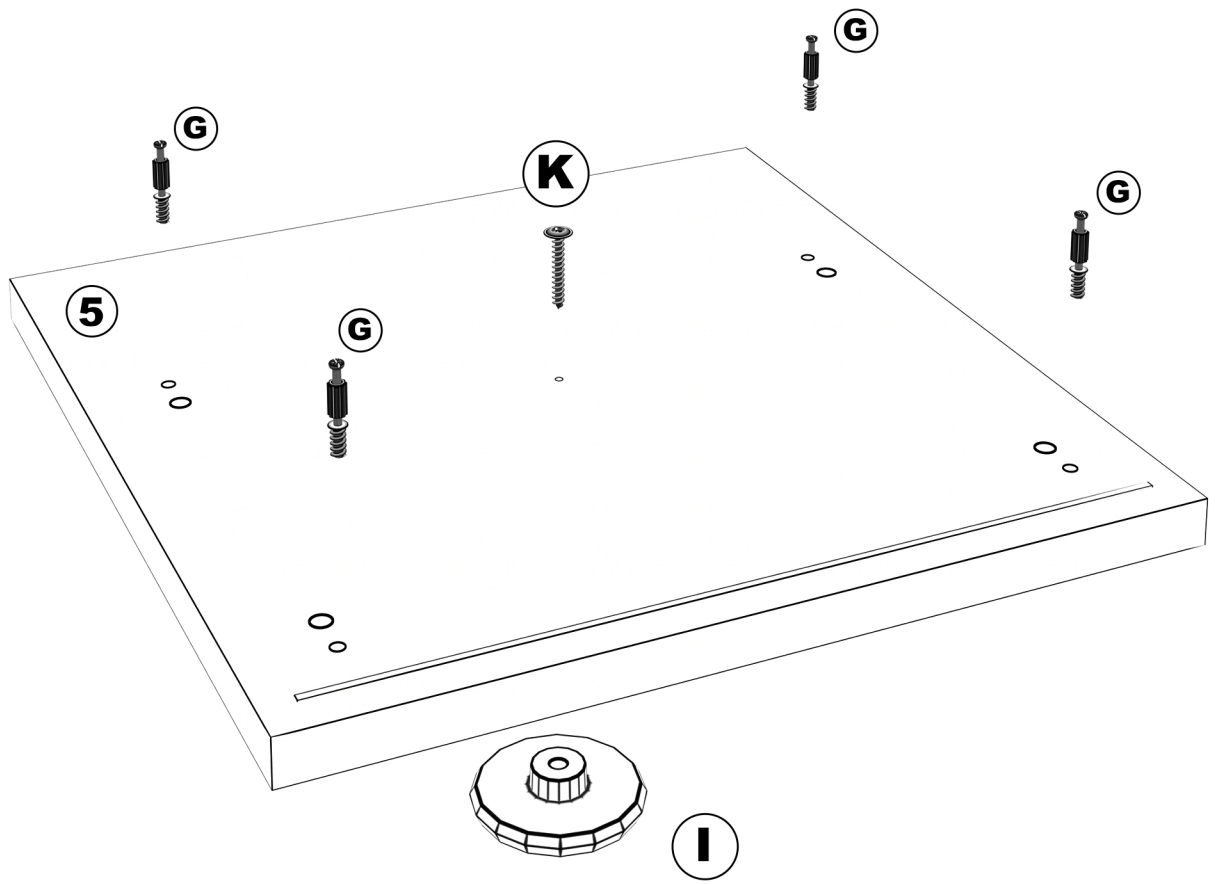

TOP BABY REGAŁ PRAWY 1D1S

(164,5x42,5x46 cm) - 37 kg

①	1582x430x18mm	②	1330x430x18mm	③	514x460x18mm
④	340x345x18mm	⑤	345x340x18mm	⑥	352x430x18mm
⑦	314x430x18mm x 4	⑧	400x240x18mm	⑨	400x240x18mm
⑩	252x235x18mm	⑪	1325x345x3mm	⑫	400x270x3mm

A  x8	B 8/2,0  x4	C 8/3,5  x20	D  x20
E 3,5/16  x18	F 4/16  x4	G  x20	H  x2
I  x2	J  x4	K M4/30  x2	L  x4
M  x1	N  x1	O  x40	P  x1
R  x2	S 4/40  x8		

x4