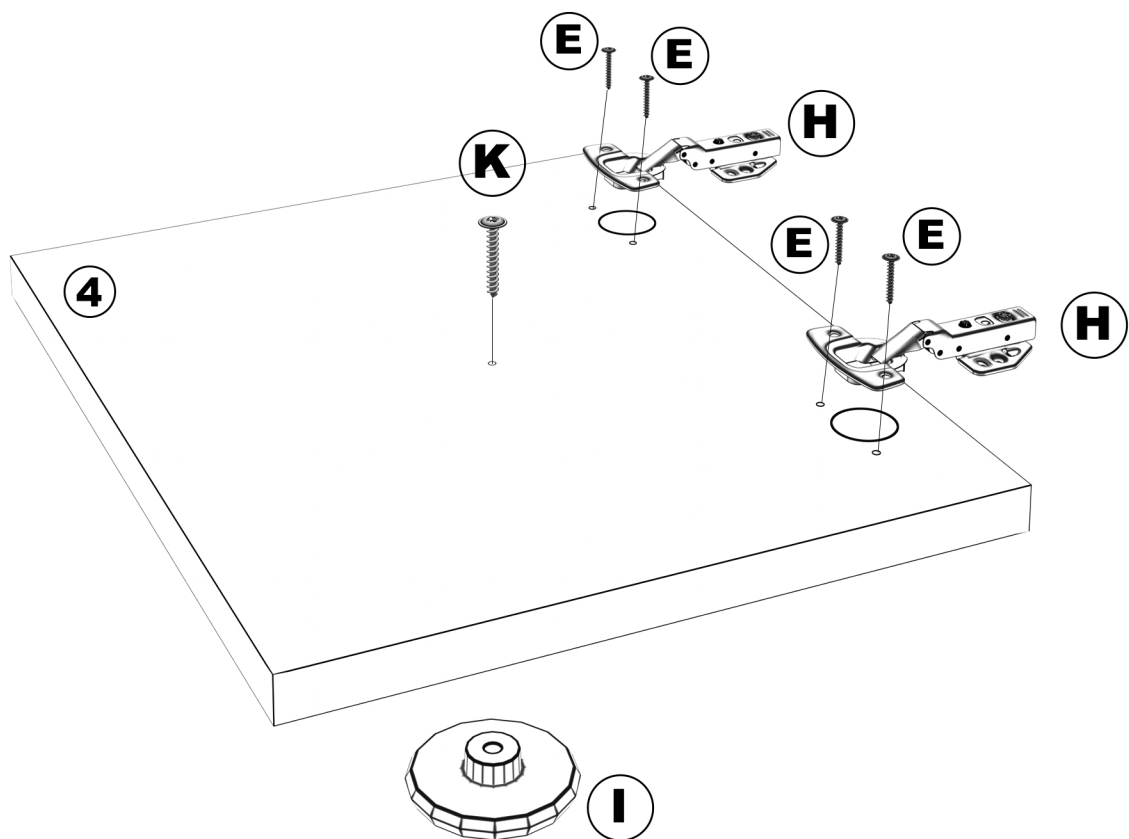

TOP BABY REGAŁ PRAWY 1D1S

(164,5x42,5x46 cm) - 37 kg

①	1582x430x18mm	②	1330x430x18mm	③	514x460x18mm
④	340x345x18mm	⑤	345x340x18mm	⑥	352x430x18mm
⑦	314x430x18mm x 4	⑧	400x240x18mm	⑨	400x240x18mm
⑩	252x235x18mm	⑪	1325x345x3mm	⑫	400x270x3mm

A  x8	B 8/2,0  x4	C 8/3,5  x20	D  x20
E 3,5/16  x18	F 4/16  x4	G  x20	H  x2
I  x2	J  x4	K M4/30  x2	L  x4
M  x1	N  x1	O  x40	P  x1
R  x2	S 4/40  x8		

x4