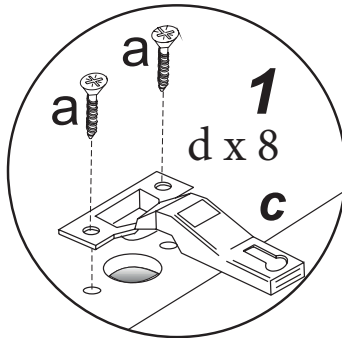

a (x8) TSP Ø4x35	b (x4) BAR3R49	c (x4) C7A6ND9AM	d (x16) TSP Ø3.5x18
e (x12) TSP Ø4x25	f (x6) Ø10x20	g (x4) Ø11	h (x2)

1

MAX

please, do not screw it all in immediately but little by little in sequence!

2

OK

7 Depth adjustment

8 Drawer disassembly

9 Drawer mounting

6A Height adjustment

7A Depth adjustment

8A Drawer disassembly

9A Drawer mounting

d x 8

10 A

b x 4
d x 8

+ 4.5

- 1.5

-0.5 +2.8

+2

-2

11