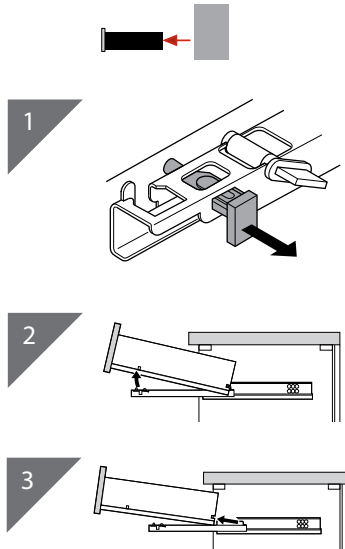

a (x8) TSP Ø4x35	b (x4) BAR3R49	c (x4) C7A6ND9AM	d (x16) TSP Ø3.5x18
e (x12) TSP Ø4x25	f (x6) Ø10x20	g (x4) Ø11	h (x2)

1

MAX

please, do not screw it all in immediately but little by little in sequence!

2

OK

7 Depth adjustment

8 Drawer disassembly

9 Drawer mounting

6A Height adjustment

7A Depth adjustment

8A Drawer disassembly

9A Drawer mounting

d x 8

10 A

b x 4
d x 8

+ 4.5

- 1.5

-0.5 +2.8

+2

-2

11