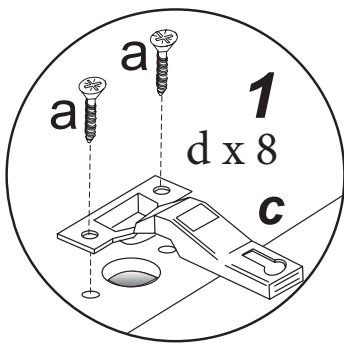

a (x8) TSP Ø4x35	b (x4) BAR3R49	c (x4) C7A6ND9AM	d (x16) TSP Ø3.5x18
e (x12) TSP Ø4x25	f (x6) Ø10x20	g (x4) Ø11	h (x2)

1

MAX

please, do not screw it all in immediately but little by little in sequence!

2

OK

7 Depth adjustment

8 Drawer disassembly

9 Drawer mounting

6A Height adjustment

7A Depth adjustment

8A Drawer disassembly

9A Drawer mounting

d x 8

10 A

b x 4
d x 8

+ 4.5

- 1.5

-0.5 +2.8

+2

-2

11