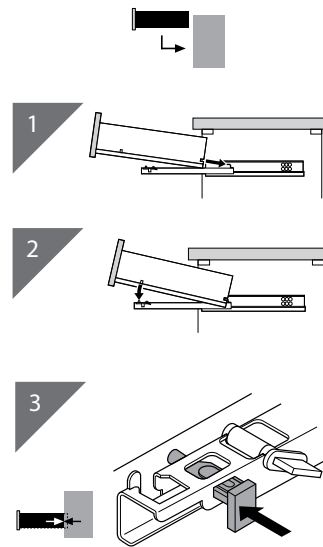

a (x8) TSP Ø4x35	b (x4) BAR3R49	c (x4) C7A6ND9AM	d (x16) TSP Ø3.5x18
e (x12) TSP Ø4x25	f (x6) Ø10x20	g (x4) Ø11	h (x2)

1

MAX

please, do not screw it all in immediately but little by little in sequence!

2

OK

YES YES NO

3

5

DOWN

DOWN

UP

e x 12

6 Height adjustment

7 Depth adjustment

8 Drawer disassembly

9 Drawer mounting

6A Height adjustment

7A Depth adjustment

8A Drawer disassembly

9A Drawer mounting

d x 8