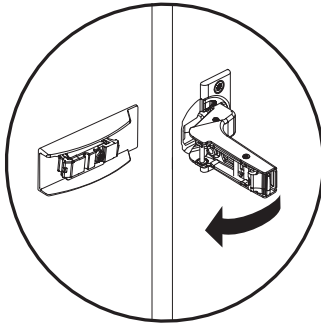

b x11

d x11

15

16

17

18

19

Activation

Deactivation of BLUMOTION
for small / light fronts

max. ± 3.0 mm

± 2.0 mm

+3.0 / - 2.0 mm

CAMELGROUP srl
Via S. Antonio 7 - 31010 Orsago - TV - Italy
Ph: +39 0438 997411 - Email : info@camelgroup.it