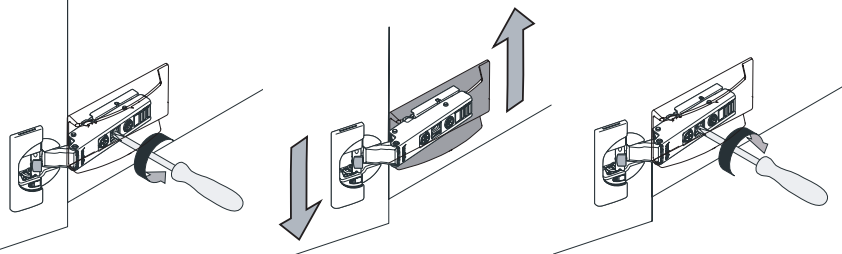

b x11

d x11

15

16

17

18

19

Activation

Deactivation of BLUMOTION
for small / light fronts

max. ± 3.0 mm

± 2.0 mm

+3.0 / - 2.0 mm

CAMELGROUP srl
Via S. Antonio 7 - 31010 Orsago - TV - Italy
Ph: +39 0438 997411 - Email : info@camelgroup.it