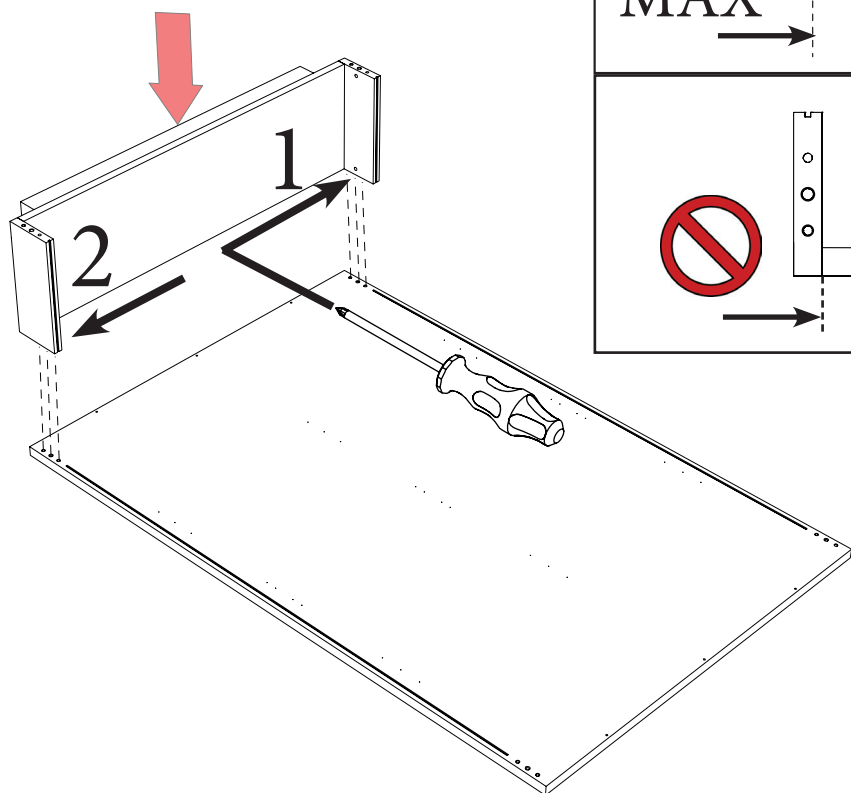

ELITE DAY

TWO DOOR VITRINE

YouTube

CO155VT2.01PL01
 CO155VT2.01PL02
 CO155VT2.01PL03
 CO155VT2.01VE04
 CO155VT1.01VE05
 CO155VT2.01VE05

m (x1) MPM15501	a (x6) TSP Ø4x60	b (x11) MPARVV013	c (x11) MPARVV014	d (x15) TSP Ø3.5x25	e (x2) MPXFER61	f (x6) TSP Ø3x16
g (x6) MPXFSC01	h (x2) MPXFER62	i (x8) MPC04CL01	l (x16) TSP Ø3.5x18	n (x4) TBL MA4 x12	o (x4) MPXRON02	
p (x12) TSP Ø4x20 BLAK	q (x4) MPVC14XX0002	v (x4) MPVT30TBL1000	r (x2) MPXSLE30	s (x2) MPXSLE53 - MPXSLE56	w (x1) MPKELI02	

YES

YES

NO

please, do not screw it all in immediately but little by little in sequence!

3

MAX

MAX

please, do not
screw it all in
immediately but
little by little in
sequence!