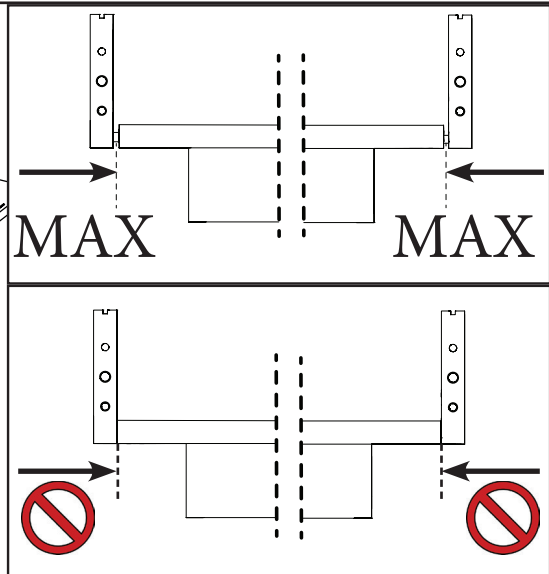

ELITE DAY

TWO DOOR VITRINE

YouTube

CO155VT2.01PL01
 CO155VT2.01PL02
 CO155VT2.01PL03
 CO155VT2.01VE04
 CO155VT1.01VE05
 CO155VT2.01VE05

m (x1) MPM15501	a (x6) TSP Ø4x60	b (x11) MPARVV013	c (x11) MPARVV014	d (x15) TSP Ø3.5x25	e (x2) MPXFER61	f (x6) TSP Ø3x16
g (x6) MPXFSC01	h (x2) MPXFER62	i (x8) MPC04CL01	l (x16) TSP Ø3.5x18	n (x4) TBL MA4 x12	o (x4) MPXRON02	
p (x12) TSP Ø4x20 BLAK	q (x4) MPVC14XX0002	v (x4) MPVT30TBL1000	r (x2) MPXSLE30	s (x2) MPXSLE53 - MPXSLE56	w (x1) MPKELI02	

YES

YES

NO

please, do not screw it all in immediately but little by little in sequence!

3

MAX

MAX

please, do not
screw it all in
immediately but
little by little in
sequence!

4

OK

OK

YES

YES

NO

5

please, do not screw it all in immediately but little by little in sequence!