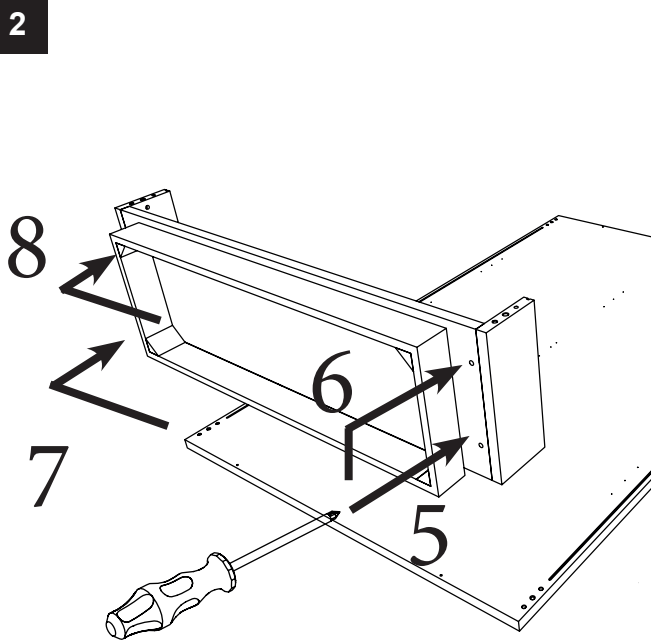

ELITE DAY

TWO DOOR VITRINE

YouTube

CO155VT2.01PL01
 CO155VT2.01PL02
 CO155VT2.01PL03
 CO155VT2.01VE04
 CO155VT1.01VE05
 CO155VT2.01VE05

m (x1) MPM15501	a (x6) TSP Ø4x60	b (x11) MPARVV013	c (x11) MPARVV014	d (x15) TSP Ø3.5x25	e (x2) MPXFER61	f (x6) TSP Ø3x16
g (x6) MPXFSC01	h (x2) MPXFER62	i (x8) MPC04CL01	l (x16) TSP Ø3.5x18	n (x4) TBL MA4 x12	o (x4) MPXRON02	
p (x12) TSP Ø4x20 BLAK	q (x4) MPVC14XX0002	v (x4) MPVT30TBL1000	r (x2) MPXSLE30	s (x2) MPXSLE53 - MPXSLE56	w (x1) MPKELI02	

YES

YES

NO

please, do not screw it all in immediately but little by little in sequence!

3

MAX

MAX

please, do not
screw it all in
immediately but
little by little in
sequence!