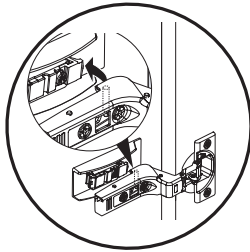

b x11

d x11

15

16

17

18

19

Activation

Deactivation of BLUMOTION
for small / light fronts

max. ± 3.0 mm

± 2.0 mm

+3.0 / - 2.0 mm

CAMELGROUP srl
Via S. Antonio 7 - 31010 Orsago - TV - Italy
Ph: +39 0438 997411 - Email : info@camelgroup.it