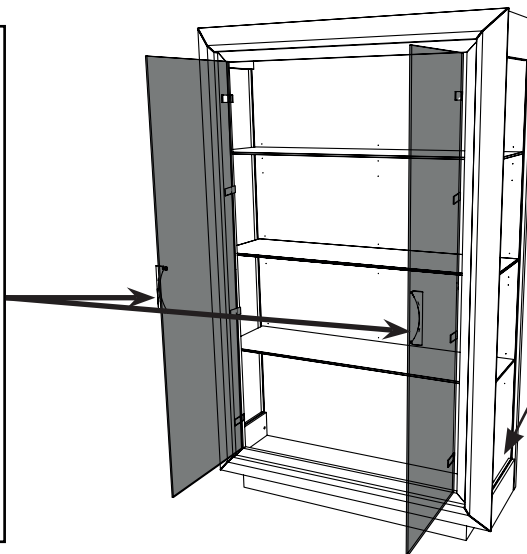

Deactivation of BLUMOTION
for small / light fronts

max. ± 3.0 mm

± 2.0 mm

+3.0 / - 2.0 mm

CAMELGROUP srl
Via S. Antonio 7 - 31010 Orsago - TV - Italy
Ph: +39 0438 997411 - Email : info@camelgroup.it