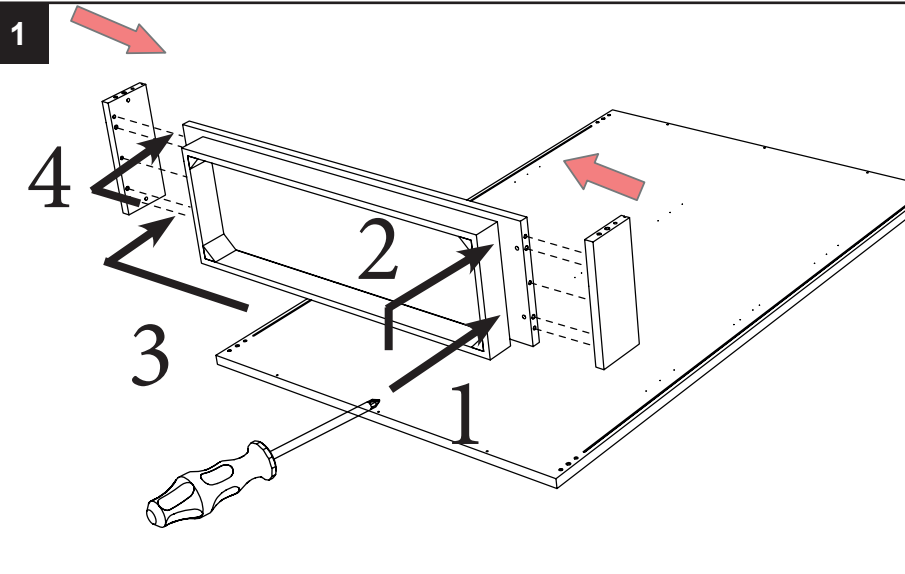

ELITE DAY

TWO DOOR VITRINE

YouTube

CO155VT2.01PL01
 CO155VT2.01PL02
 CO155VT2.01PL03
 CO155VT2.01VE04
 CO155VT1.01VE05
 CO155VT2.01VE05

m (x1) MPM15501	a (x6) TSP Ø4x60	b (x11) MPARVV013	c (x11) MPARVV014	d (x15) TSP Ø3.5x25	e (x2) MPXFER61	f (x6) TSP Ø3x16
g (x6) MPXFSC01	h (x2) MPXFER62	i (x8) MPC04CL01	l (x16) TSP Ø3.5x18	n (x4) TBL MA4 x12	o (x4) MPXRON02	
p (x12) TSP Ø4x20 BLAK	q (x4) MPVC14XX0002	v (x4) MPVT30TBL1000	r (x2) MPXSLE30	s (x2) MPXSLE53 - MPXSLE56	w (x1) MPKELI02	

YES

YES

NO

please, do not screw it all in immediately but little by little in sequence!

3

MAX

MAX

please, do not
screw it all in
immediately but
little by little in
sequence!