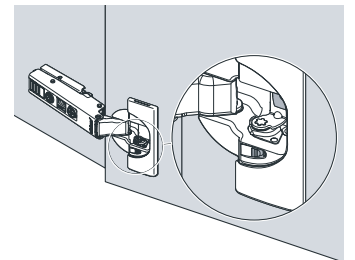

b x11

d x11

15

16

17

18

19

Activation

Deactivation of BLUMOTION
for small / light fronts

max. ± 3.0 mm

± 2.0 mm

+3.0 / - 2.0 mm

CAMELGROUP srl
Via S. Antonio 7 - 31010 Orsago - TV - Italy
Ph: +39 0438 997411 - Email : info@camelgroup.it