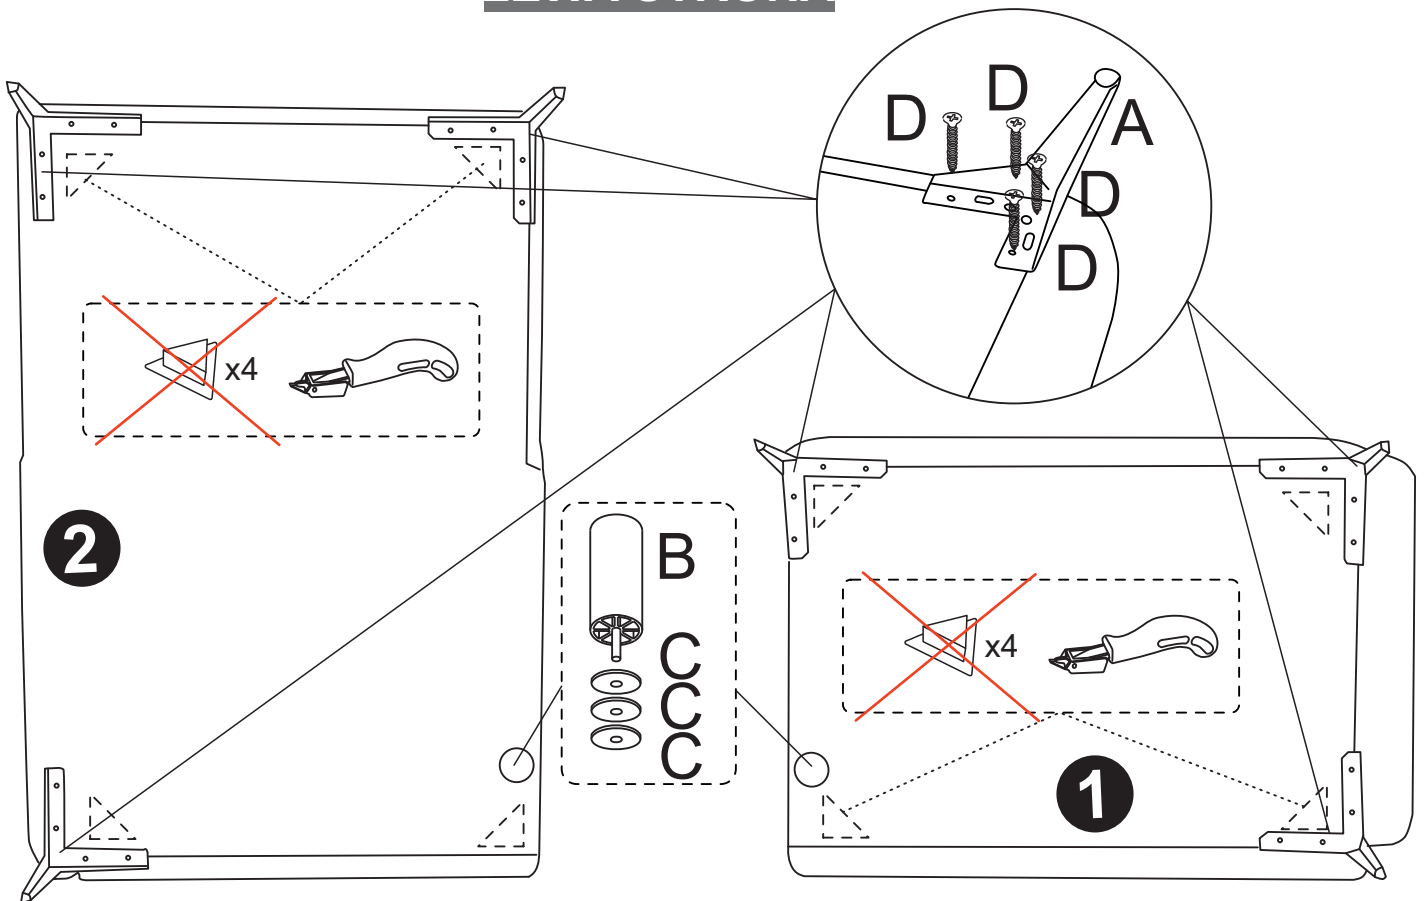

LEWA STRONA