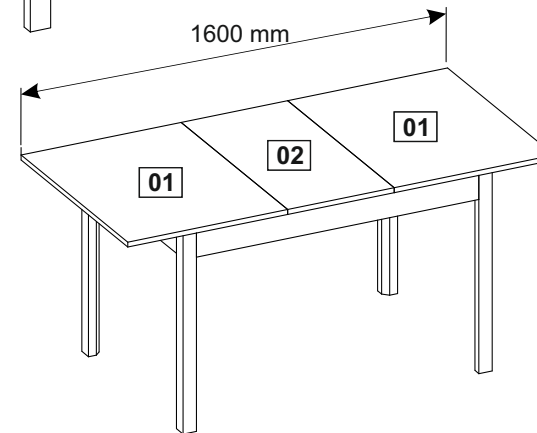

Brick 120-160x80

No 17
No 8

60 min

01	3021074/5	600x800x18	x2	1/1
02	3021072/3	400x800x18	x1	1/1
03	3021067/8	1060x100x18	x2	1/1
04	3021113/4	660x100x18	x2	1/1
05	3021070/1	718x100x18	x2	1/1
06	3021030/2	740x50x50	x4	1/1

01 max.
02 45 kg
(99 lbs)

C 1/1

1

2

22x
3.5x16 mm

A

4x

4x

2x

L-600 mm

N

3

4x
3.5x16 mm

A

2x

2x

2x

4

4x
3.5x16 mm
A

2x
K

2x
L

2x
M

5

6