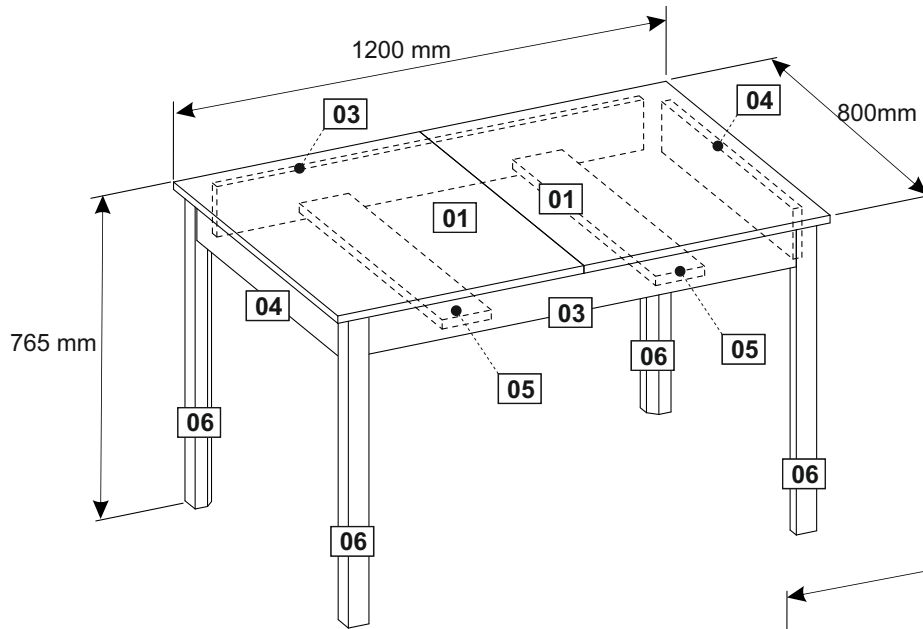

Brick 120-160x80

No 17
No 8

60 min

01	3021074/5	600x800x18	x2	1/1
02	3021072/3	400x800x18	x1	1/1
03	3021067/8	1060x100x18	x2	1/1
04	3021113/4	660x100x18	x2	1/1
05	3021070/1	718x100x18	x2	1/1
06	3021030/2	740x50x50	x4	1/1

01 max.
02 45 kg
(99 lbs)

C 1/1

1

2

22x
3.5x16 mm

A

4x

4x

2x

L-600 mm

N

3

4x
3.5x16 mm

A

2x

2x

2x

4

4x
3.5x16 mm
A

2x
K

2x
L

2x
M

5

6