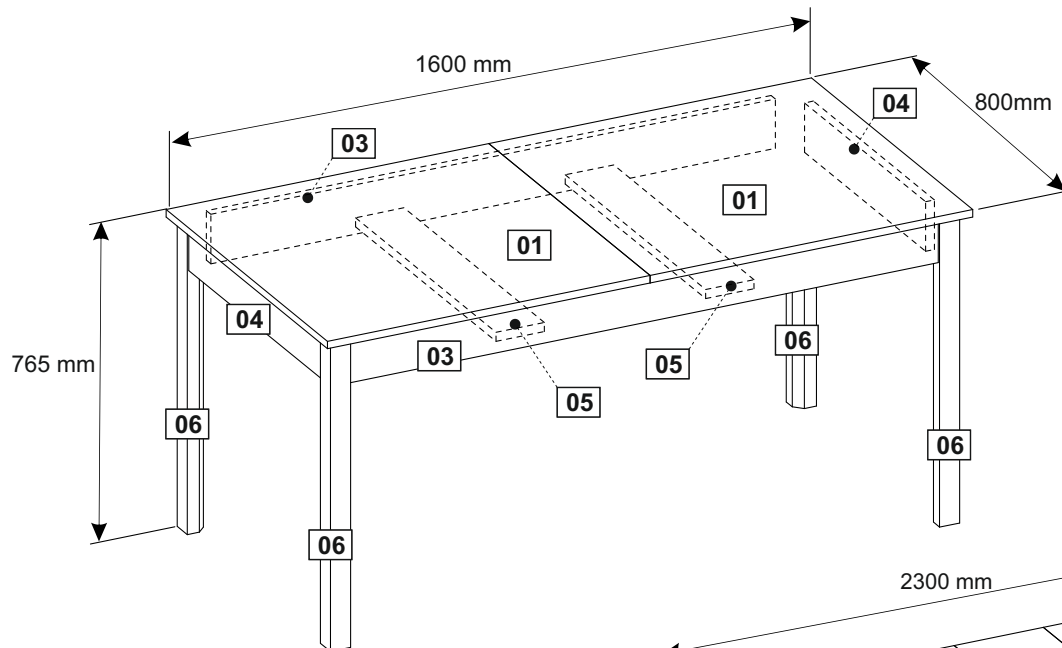

Brick 160-230x80

No 17
No 8

60 min

01	3021080/1	800x800x18	x2	1/2
02	3021078/9	350x800x18	x2	2/2
03	3021076/7	1460x100x18	x2	2/2
04	3021113/4	660x100x18	x2	2/2
05	3021070/1	718x100x18	x2	2/2
06	3021030/2	740x50x50	x4	1/2

01 max. 45 kg (99 lbs)
02

C 1/1

74x 3,5x16 mm A	4x B	4x C	8x M10x10x70 mm D	8x E	8x M10 F	4x G	4x J
6x K	6x L	6x M	2x L - 1050 mm N	4x 15x12 mm O	8x 8x35 mm P		

1

2

30x
3.5x16 mm

A

4x

4x

2x

L-1050 mm

N

3

4x
3.5x16 mm

A

2x

2x

2x

4

8x
3,5x16 mm
A

4x
K

4x
L

4x
M

5