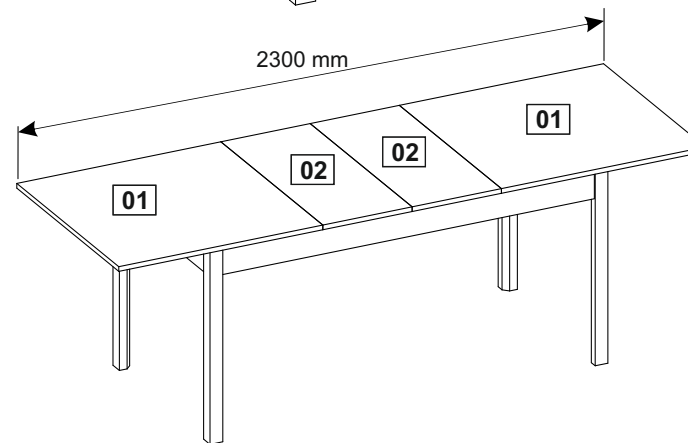

Brick 160-230x80

No 17
No 8

60 min

01	3021080/1	800x800x18	x2	1/2
02	3021078/9	350x800x18	x2	2/2
03	3021076/7	1460x100x18	x2	2/2
04	3021113/4	660x100x18	x2	2/2
05	3021070/1	718x100x18	x2	2/2
06	3021030/2	740x50x50	x4	1/2

01 max. 45 kg (99 lbs)
02

C 1/1

74x 3,5x16 mm A	4x B	4x C	8x M10x10x70 mm D	8x E	8x M10 F	4x G	4x J
6x K	6x L	6x M	2x L - 1050 mm N	4x 15x12 mm O	8x 8x35 mm P		

1

2

30x
3.5x16 mm

A

4x

4x

2x

L-1050 mm

N

3

4x
3.5x16 mm

A

2x

2x

2x

4

8x
3,5x16 mm
A

4x
K

4x
L

4x
M

5